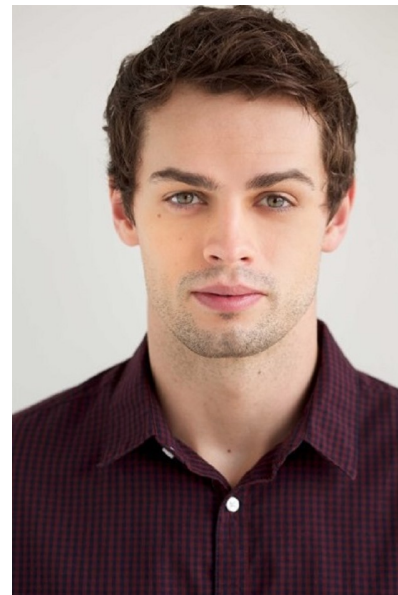

Daniel Yakobchuk

height 6'2" waist 33" collar 16" sleeve 35" suit 40" suit length I
shoe 10.5 us

The
Campbell
Agency

The Campbell Agency. 12404 Park Central Drive, Suite 222S, Dallas, Texas
75251. P 214-522-8991. F 214-522-8997.