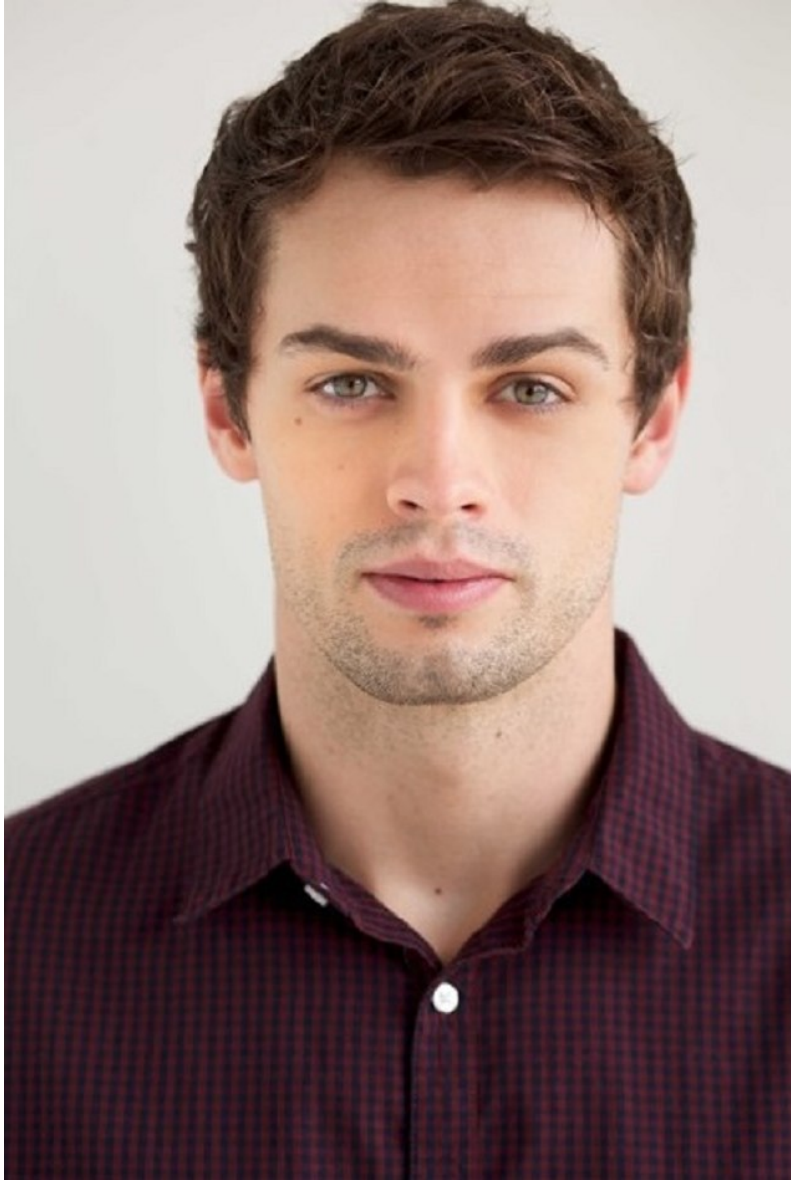

Daniel Yakobchuk

height 6'2" waist 33" collar 16" sleeve 35" suit 40" suit length I shoe 10.5 us

Daniel Yakobchuk

height 6'2" waist 33" collar 16" sleeve 35" suit 40" suit length l shoe 10.5 us