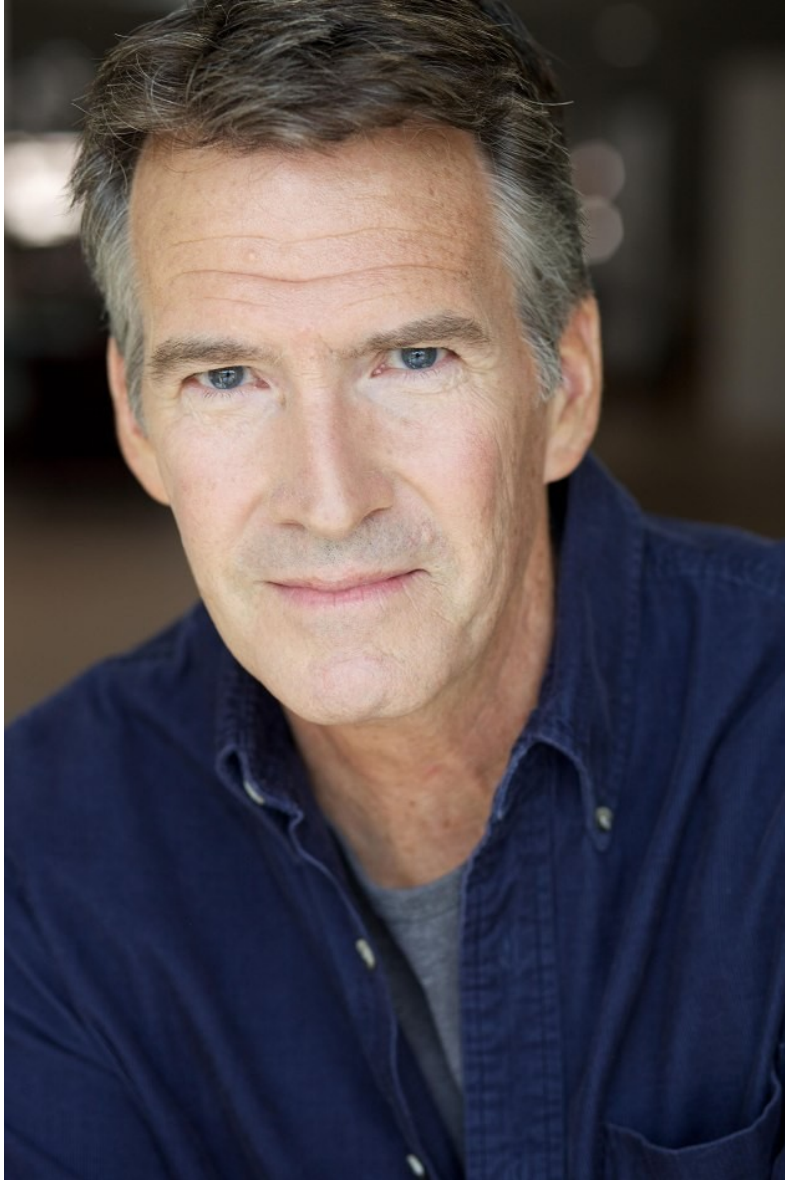

Kirk Griffith

height 5'11" waist 33" inseam 32" collar 15.5" sleeve 34" suit 42" suit length r shoe 10 us

Kirk Griffith

height 5'11" waist 33" inseam 32" collar 15.5" sleeve 34" suit 42" suit length r shoe 10 us