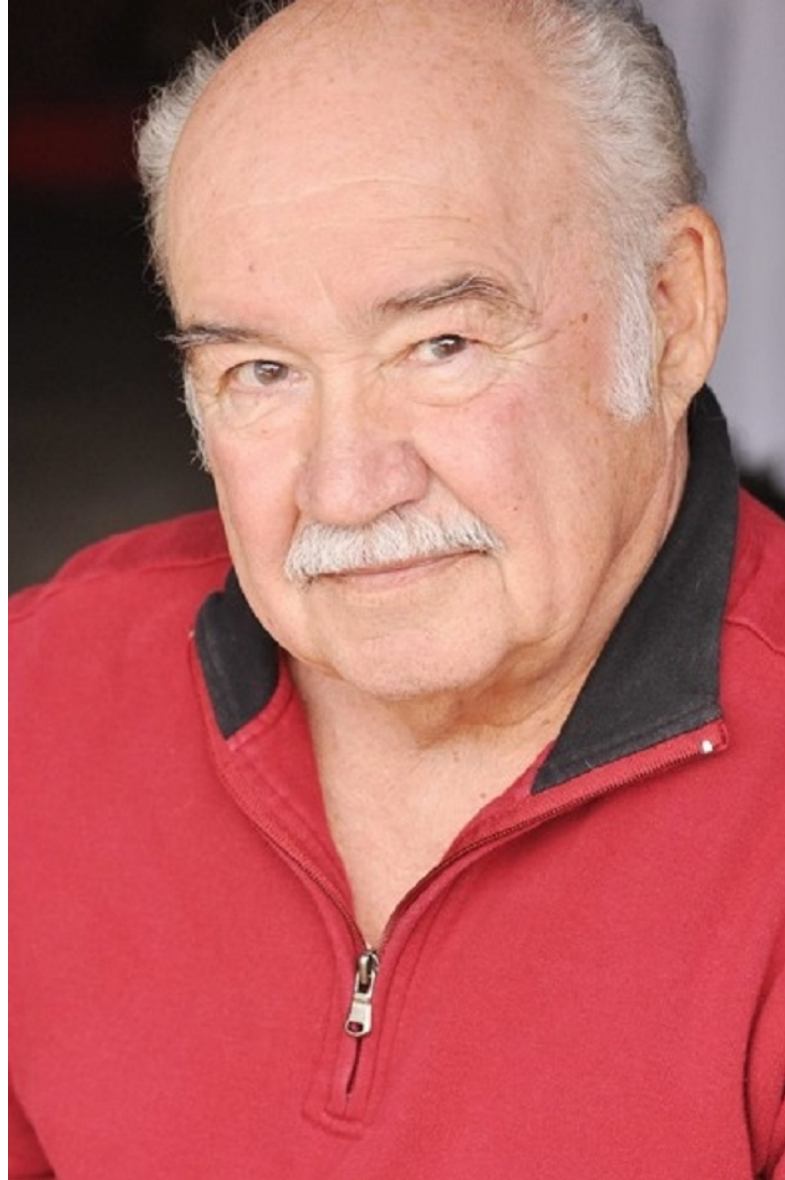

Everett Sifuentes

height 5'3" waist 36" inseam 29" collar 16" sleeve 29" shoe 7 us

Everett Sifuentes

height 5'3" waist 36" inseam 29" collar 16" sleeve 29" shoe 7 us