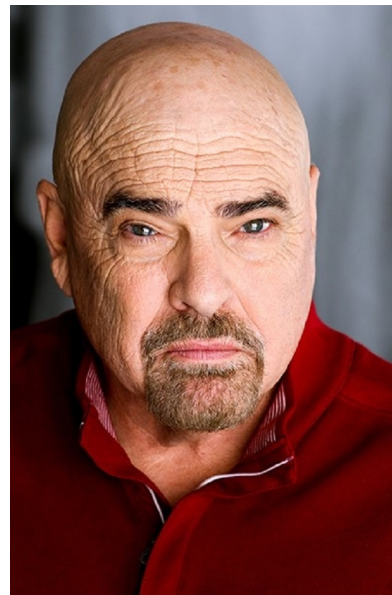

Bob Allen

height 6'2" waist 36" inseam 34" collar 18.5" sleeve 35" suit 46" suit
length I shoe 13 us eyes hazel

The
Campbell
Agency

The Campbell Agency. 12404 Park Central Drive, Suite 222S, Dallas, Texas 75251.
P 214-522-8991. F 214-522-8997.