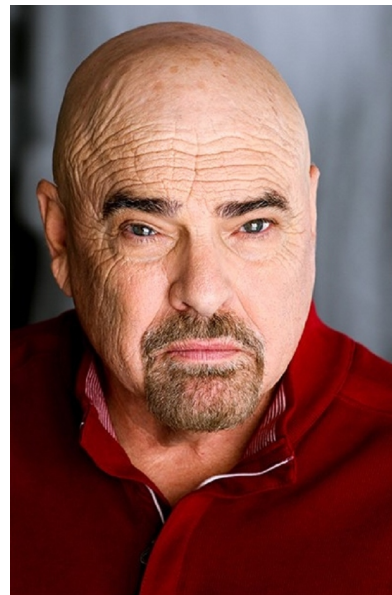

Bob Allen

height 6'2" waist 36" inseam 34" collar 18.5" sleeve 35" suit 46" suit  
length I shoe 13 us eyes hazel

The  
Campbell  
Agency

The Campbell Agency. 12404 Park Central Drive, Suite 222S, Dallas, Texas 75251.  
P 214-522-8991. F 214-522-8997.