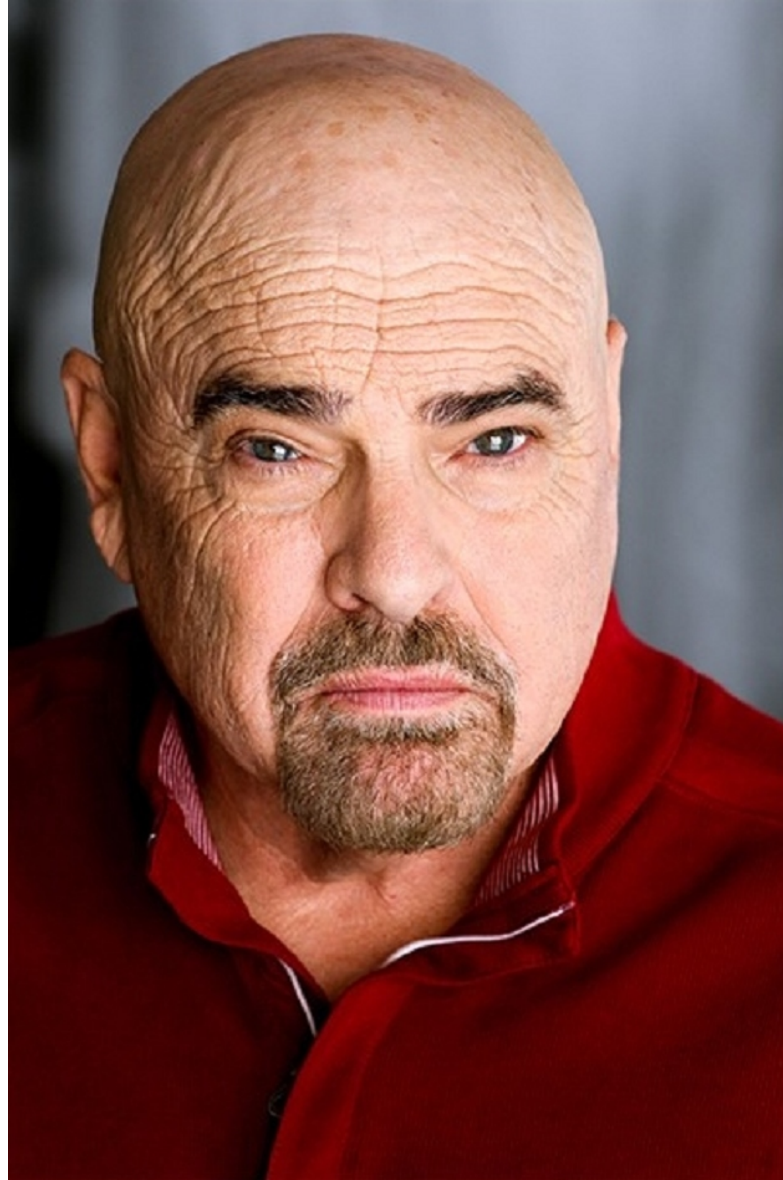

Bob Allen

height 6'2" waist 36" inseam 34" collar 18.5" sleeve 35" suit 46" suit length | shoe 13 us eyes hazel

Bob Allen

height 6'2" waist 36" inseam 34" collar 18.5" sleeve 35" suit 46" suit length | shoe 13 us eyes hazel