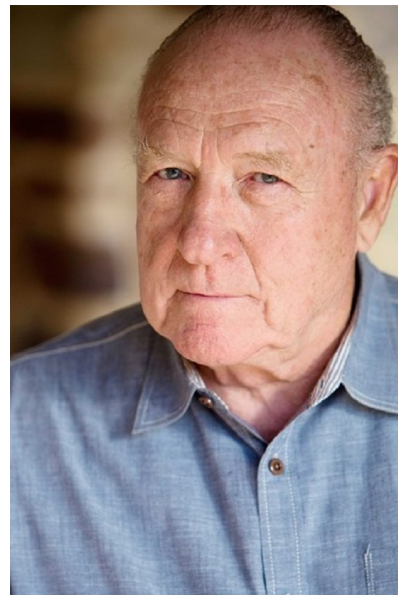

J.B. Edwards

height 6'1" waist 38" inseam 32" collar 17" sleeve 35" suit 44" suit length I shoe 12 us

The
Campbell
Agency

The Campbell Agency. 12404 Park Central Drive, Suite 222S, Dallas, Texas 75251.
P 214-522-8991. F 214-522-8997.