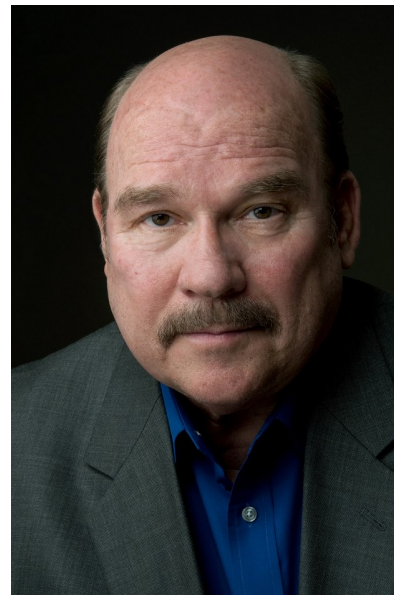

Jerry Cotton

height 5'11" waist 38" inseam 31" collar 17.5" shoe 10 us

The
Campbell
Agency

The Campbell Agency. 12404 Park Central Drive, Suite 222S, Dallas, Texas 75251.
P 214-522-8991. F 214-522-8997.