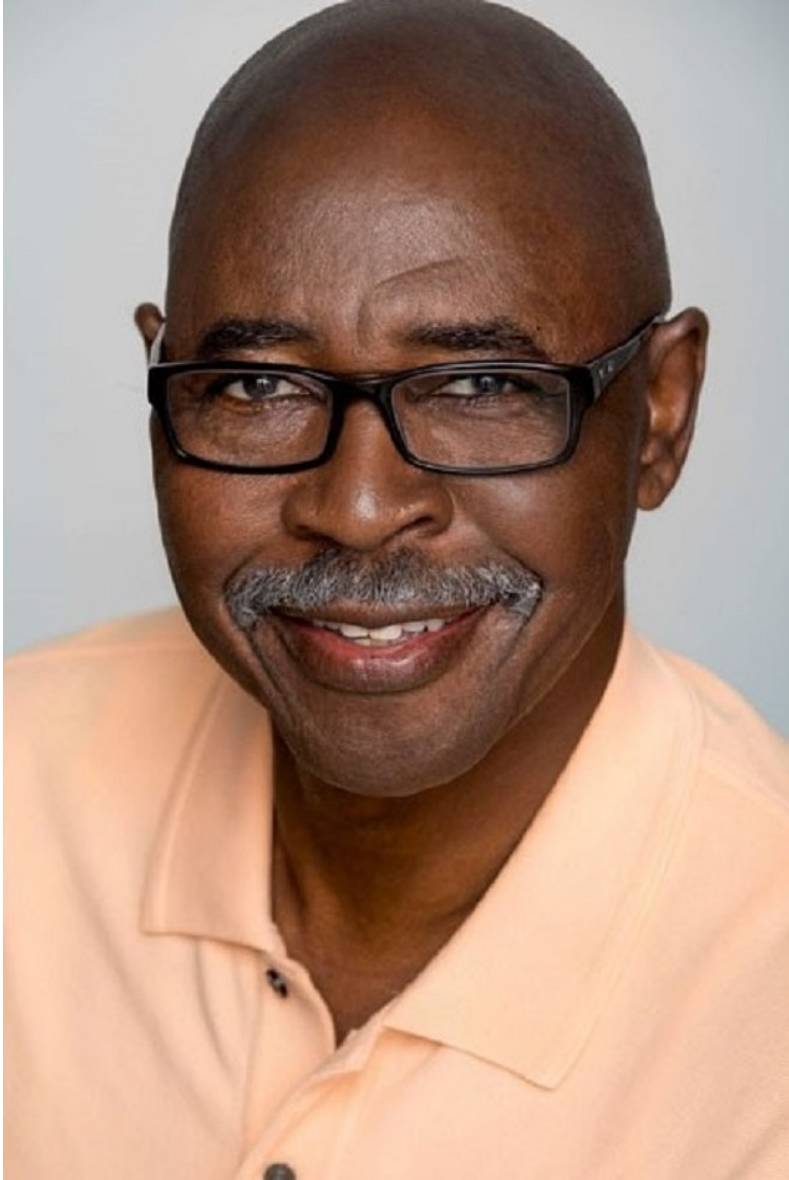

LaPree Edwards

height 6'2" waist 36" inseam 35" collar 17" sleeve 35" suit length l shoe 13 us

LaPree Edwards

height 6'2" waist 36" inseam 35" collar 17" sleeve 35" suit 44" suit length l shoe 13 us

LaPree Edwards

height 6'2" waist 36" inseam 35" collar 17" sleeve 35" suit length I shoe 13 us