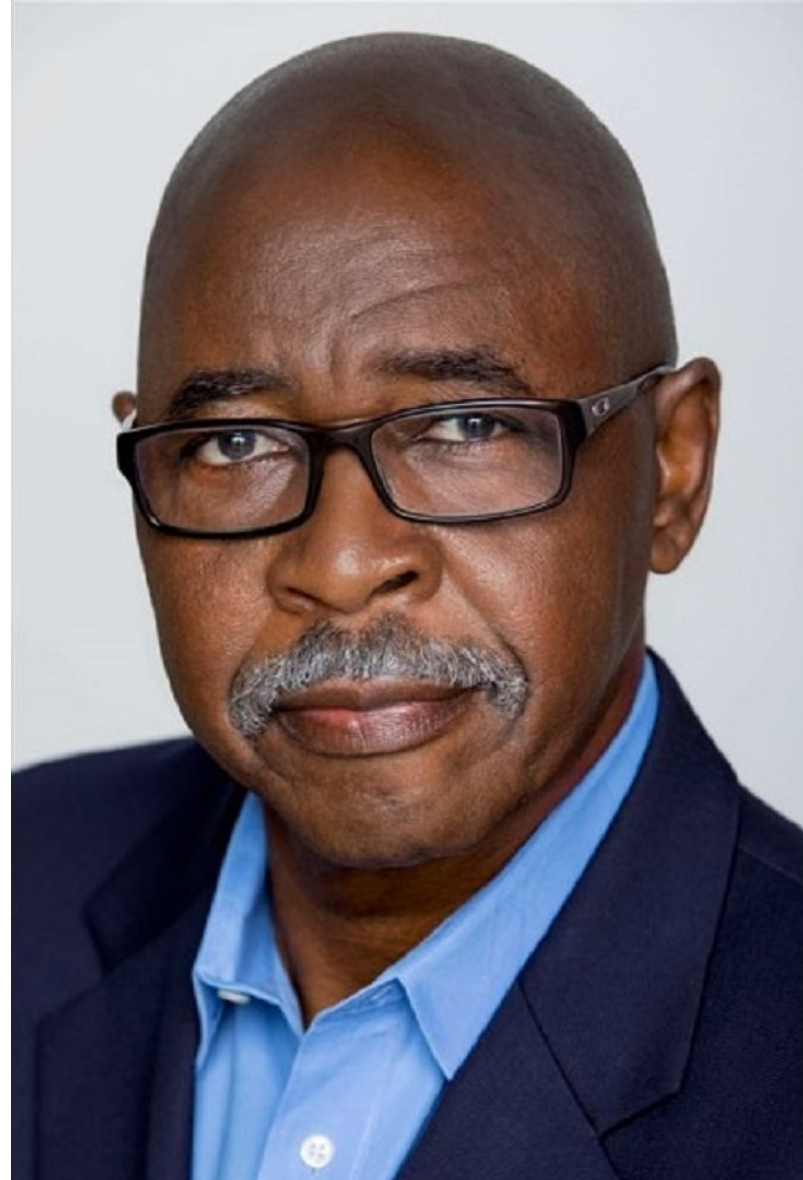

LaPree Edwards

height 6'2" waist 36" inseam 35" collar 17" sleeve 35" suit length I shoe 13 us

LaPree Edwards

height 6'2" waist 36" inseam 35" collar 17" sleeve 35" suit 44" suit length l shoe 13 us

LaPree Edwards

height 6'2" waist 36" inseam 35" collar 17" sleeve 35" suit length I shoe 13 us