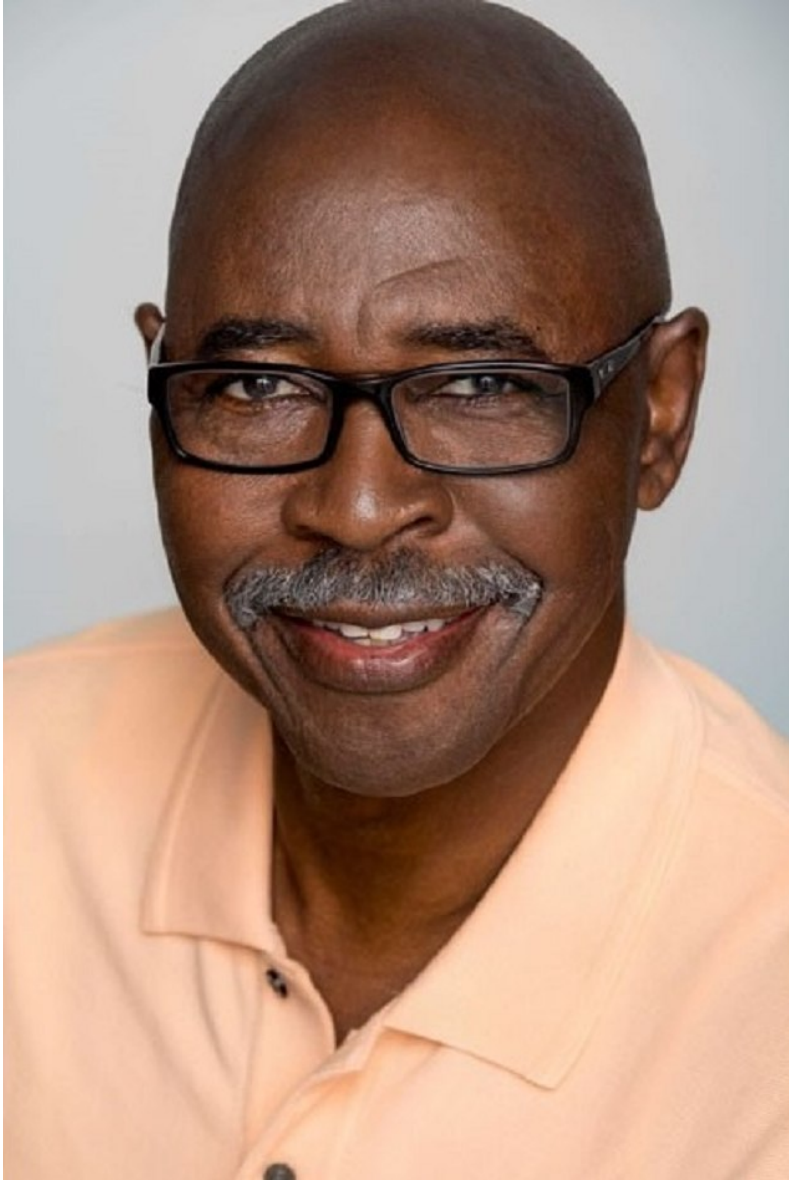

LaPree Edwards

height 6'2" waist 36" inseam 35" collar 17" sleeve 35" suit length I shoe 13 us

LaPree Edwards

height 6'2" waist 36" inseam 35" collar 17" sleeve 35" suit 44" suit length l shoe 13 us

LaPree Edwards

height 6'2" waist 36" inseam 35" collar 17" sleeve 35" suit length I shoe 13 us