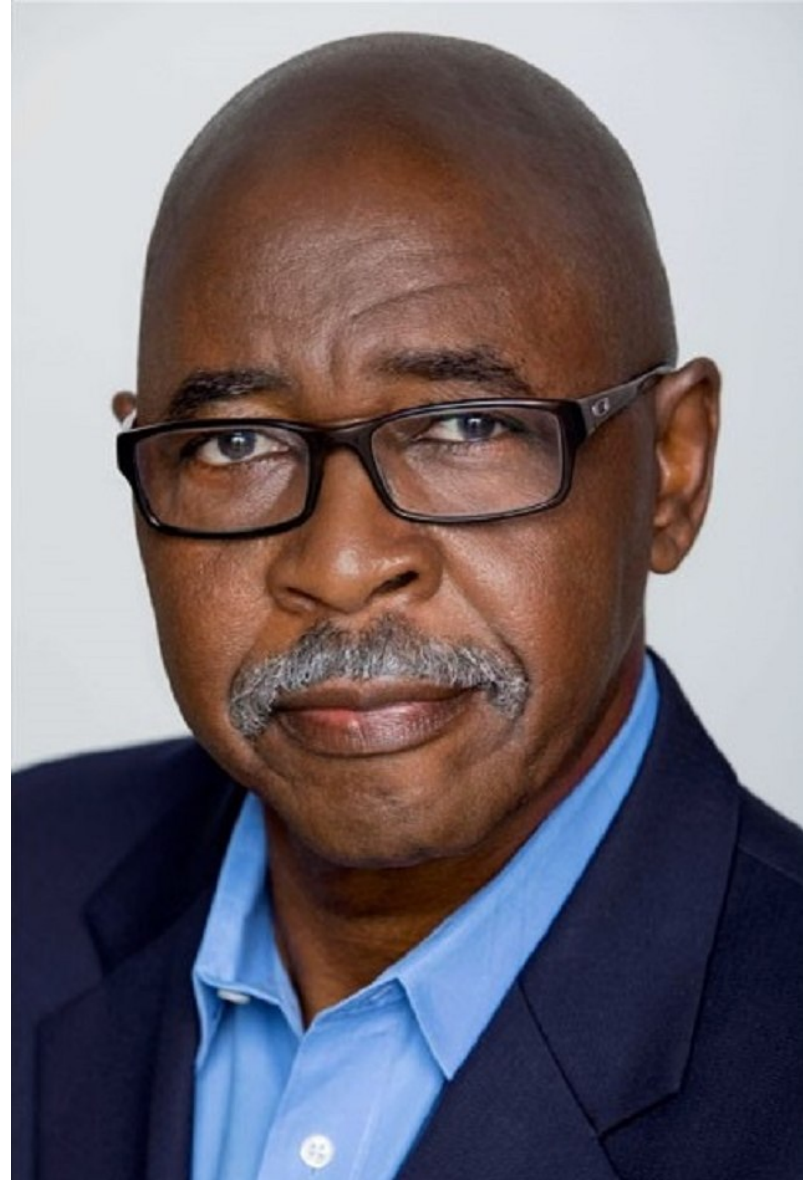

LaPree Edwards

height 6'2" waist 36" inseam 35" collar 17" sleeve 35" suit length l shoe 13 us

LaPree Edwards

height 6'2" waist 36" inseam 35" collar 17" sleeve 35" suit 44" suit length l shoe 13 us

LaPree Edwards

height 6'2" waist 36" inseam 35" collar 17" sleeve 35" suit length I shoe 13 us