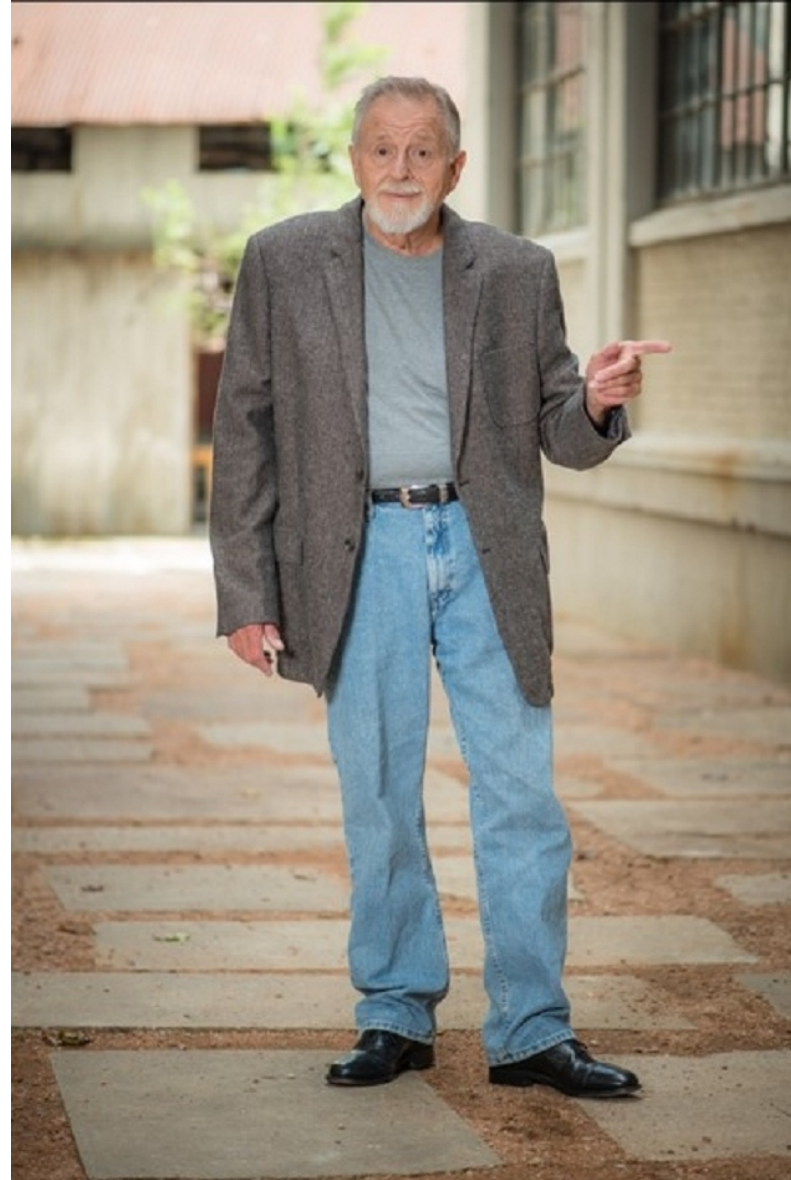

Steve Powell

height 5'8" waist 36" inseam 31" collar 16" sleeve 34" suit 46" suit length r shoe 10.5 us

Steve Powell

height 5'8" waist 36" inseam 31" collar 16" sleeve 34" suit 46" suit length r shoe 10.5 us