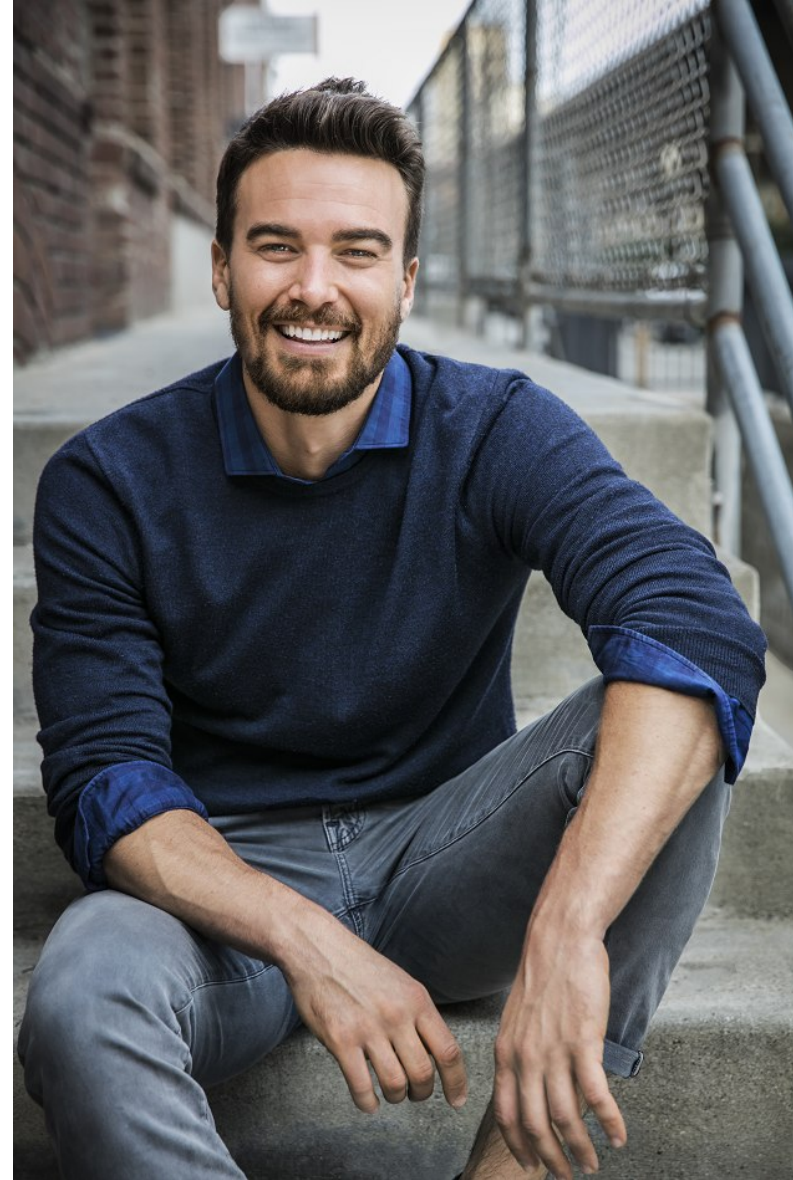

Adam Woolard

height 6'1" chest 40" waist 32" inseam 33" collar 15.5" sleeve 35" shoe 11 us

Adam Woolard

height 6'1" chest 40" waist 32" inseam 33" collar 15.5" sleeve 35" shoe 11 us

Adam Woolard

height 6'1" chest 40" waist 32" inseam 33" collar 15.5" sleeve 35" shoe 11 us