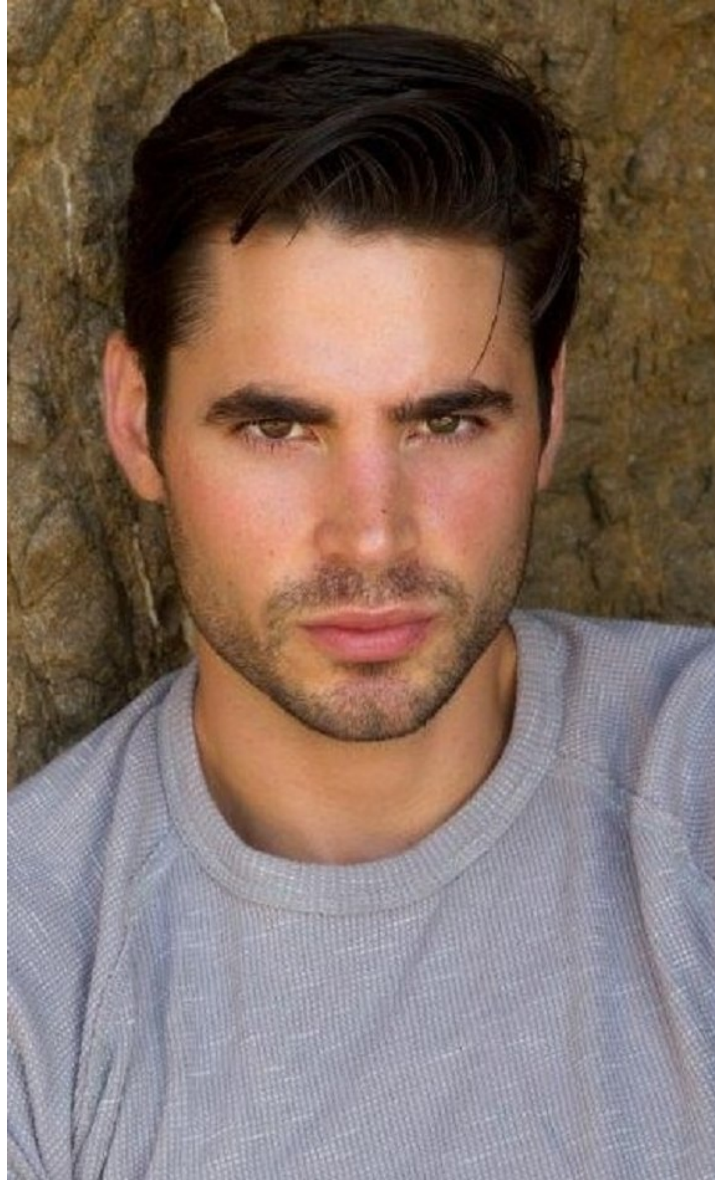

Matt Edwards

height 6'2" chest 39" waist 32" inseam 32" collar 15" sleeve 34" suit 40" suit length r shoe 11 us hair brown eyes brown

Matt Edwards

height 6'2" chest 39" waist 32" inseam 32" collar 15" sleeve 34" suit 40" suit length r shoe 11 us hair brown eyes brown