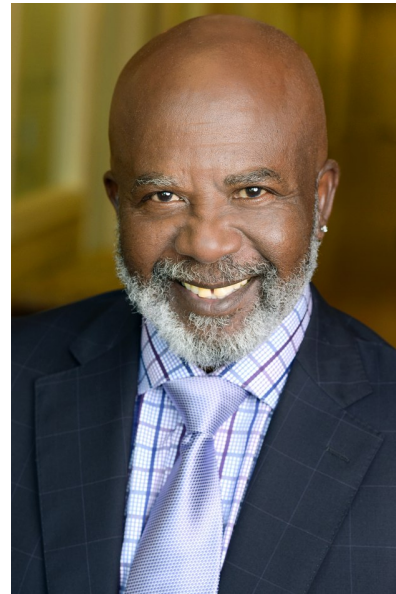

Billy Ray Thomas

height 5'11" waist 35" inseam 32" collar 17.5" sleeve 34" shoe 11 us
eyes brown

The
Campbell
Agency

The Campbell Agency. 12404 Park Central Drive, Suite 222S, Dallas, Texas
75251. P 214-522-8991. F 214-522-8997.