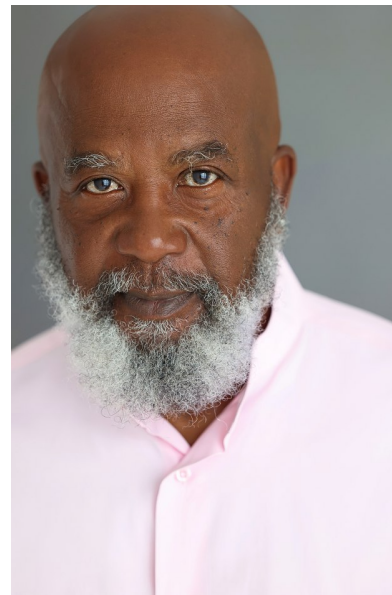

Billy Ray Thomas

height 5'11" waist 35" inseam 32" collar 17.5" sleeve 34" suit 44" suit
length r shoe 11 us eyes brown

The Campbell Agency. 12404 Park Central Drive, Suite 222S, Dallas, Texas 75251.
P 214-522-8991. F 214-522-8997.