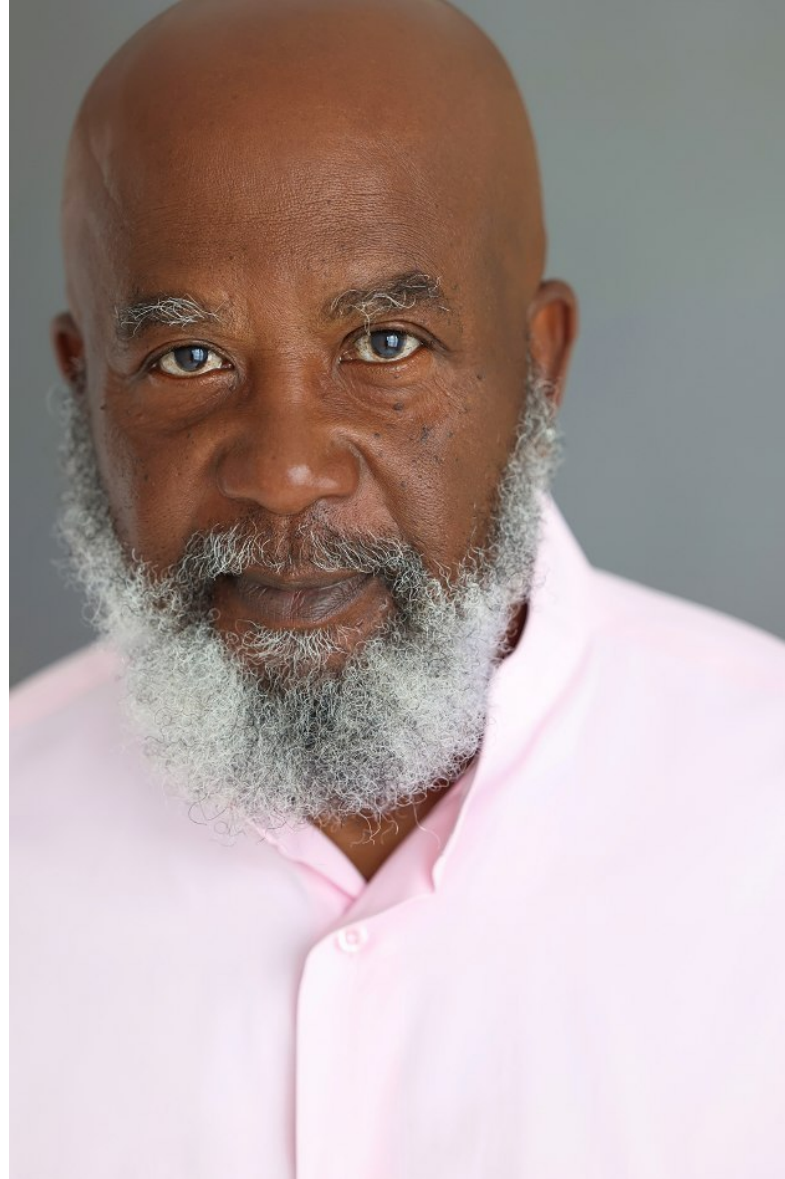

Billy Ray Thomas

height 5'11" waist 35" inseam 32" collar 17.5" sleeve 34" suit 44" suit length r shoe 11 us eyes brown

Billy Ray Thomas

height 5'11" waist 35" inseam 32" collar 17.5" sleeve 34" suit 44" suit length r shoe 11 us eyes brown