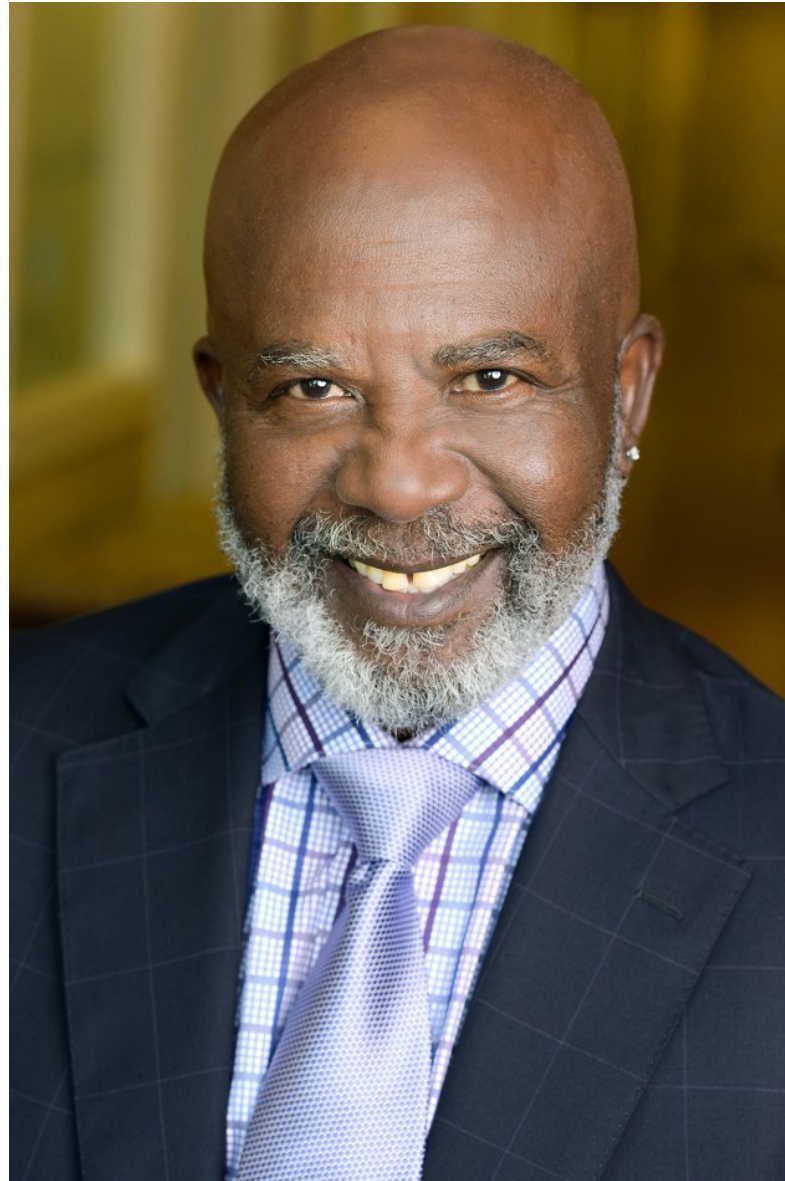

Billy Ray Thomas

height 5'11" waist 35" inseam 32" collar 17.5" sleeve 34" shoe 11 us eyes brown

Billy Ray Thomas

height 5'11" waist 35" inseam 32" collar 17.5" sleeve 34" shoe 11 us eyes brown