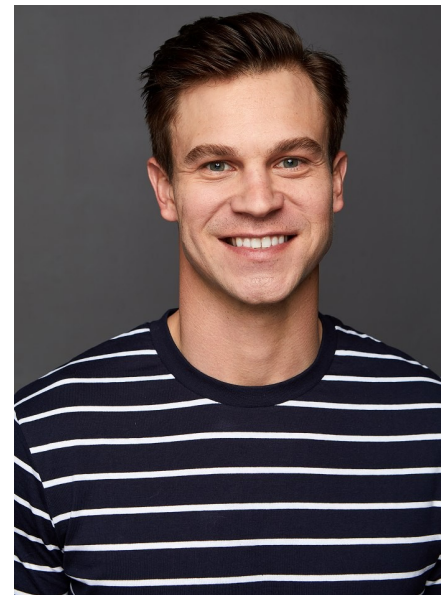

Cole Cameron

height 6'2" waist 33" inseam 32.5" collar 16" sleeve 34" suit 42" suit  
length I shoe 12 us hair brown eyes hazel

The  
Campbell  
Agency

The Campbell Agency. 12404 Park Central Drive, Suite 222S, Dallas, Texas 75251.  
P 214-522-8991. F 214-522-8997.