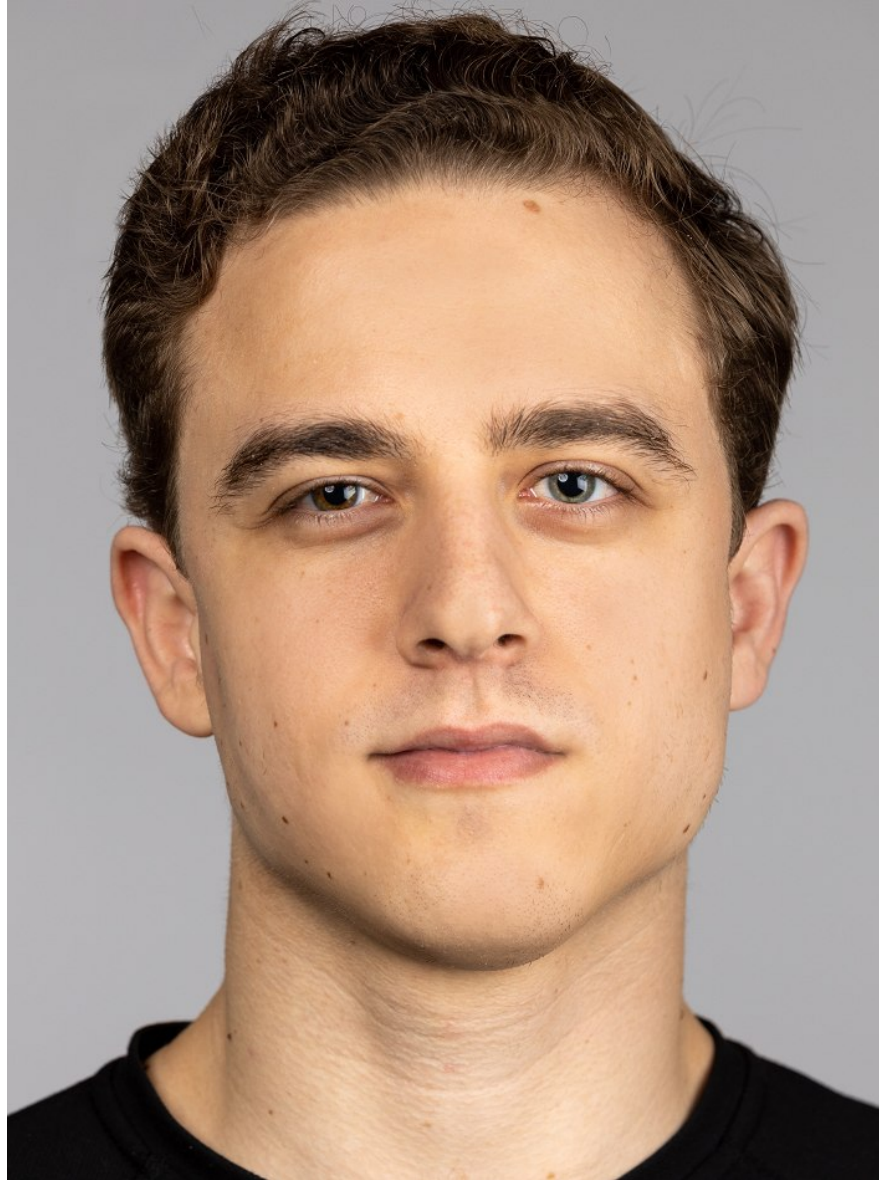

Riley Magnone

height 6'0" waist 34" inseam 33" collar 16" sleeve 33" suit 38" suit length r shoe 11 us hair brown eyes green/brown

Riley Magnone

height 6'0" waist 34" inseam 33" collar 16" sleeve 33" suit 38" suit length r shoe 11 us hair brown eyes green/brown