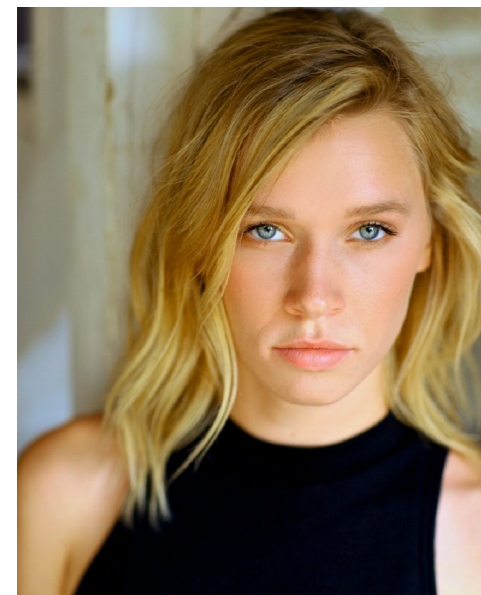

Ashlyn McEvers

height 5'8" bust 34" b waist 26" hips 31" dress 4 us shoe 7.5 us

The  
Campbell  
Agency

The Campbell Agency. 3838 Oak Lawn Avenue, Suite 900, Dallas, Texas 75219.  
P 214-522-8991. F 214-522-8997.