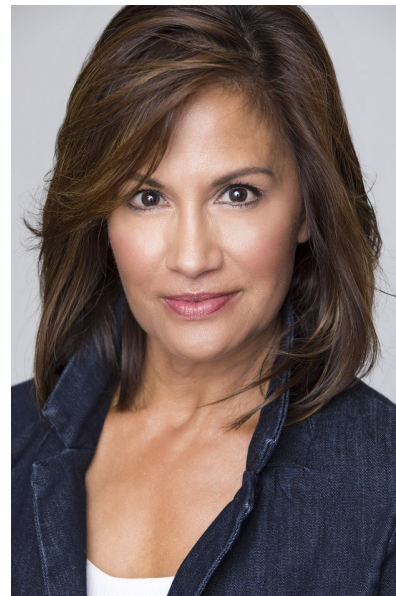

Kate Hildreth

height 5'3" bust 34" waist 25" hips 33" dress 2 us shoe 6 us

The  
Campbell  
Agency

The Campbell Agency. 12404 Park Central Drive, Suite 222S, Dallas, Texas 75251.  
P 214-522-8991. F 214-522-8997.