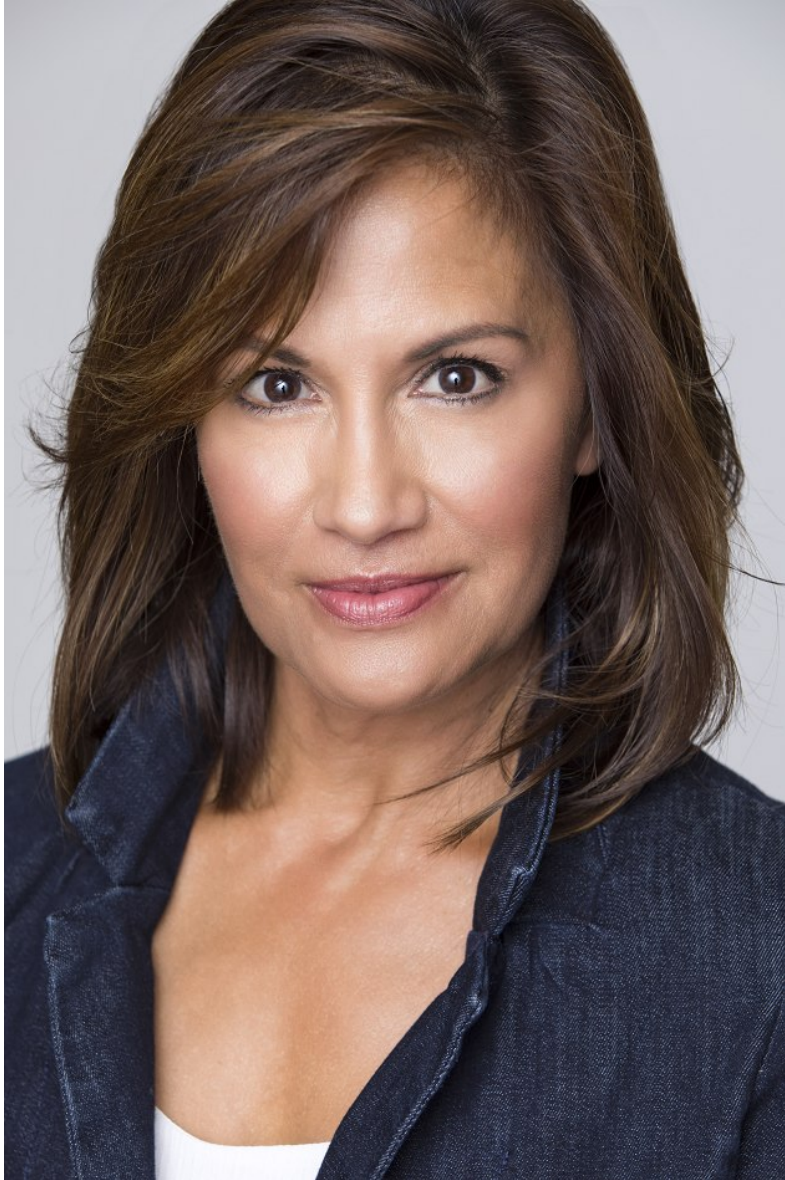

Kate Hildreth

height 5'3" bust 34" waist 25" hips 33" dress 2 us shoe 6 us

Kate Hildreth

height 5'3" bust 34" waist 25" hips 33" dress 2 us shoe 6 us