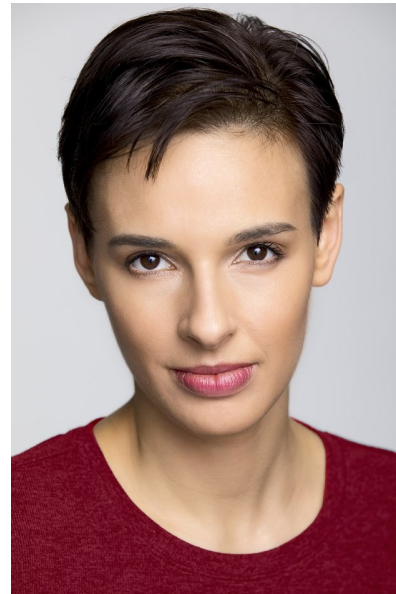

Bechan Maddock

height 5'8" bust 33" b waist 24" hips 37" dress 2-4 us shoe 9 us  
hair brown eyes brown

The  
Campbell  
Agency

The Campbell Agency. 12404 Park Central Drive, Suite 222S, Dallas, Texas 75251.  
P 214-522-8991. F 214-522-8997.