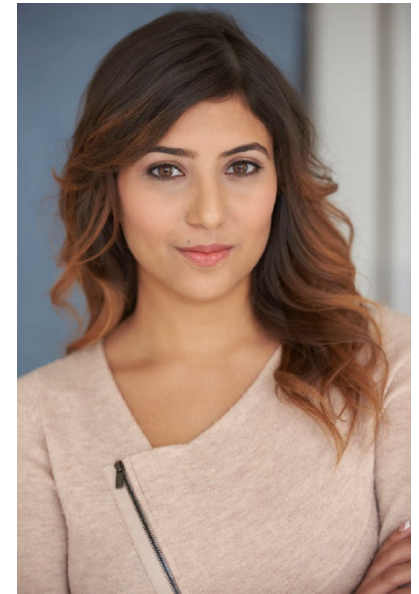

Alyssa Mohammed

height 5'2" waist 33" hips 40" dress 6 us shoe 7.5 us hair brown  
eyes hazel

The Campbell Agency. 12404 Park Central Drive, Suite 222S, Dallas, Texas 75251.  
P 214-522-8991. F 214-522-8997.