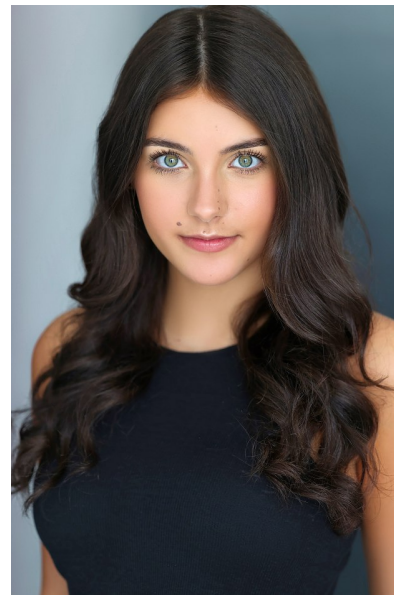

Avary Anderson

height 5'9" bust 34" c waist 27" hips 37" dress 4 us shoe 9 us  
hair brown eyes green

The  
Campbell  
Agency

The Campbell Agency. 12404 Park Central Drive, Suite 222S, Dallas, Texas 75251.  
P 214-522-8991. F 214-522-8997.