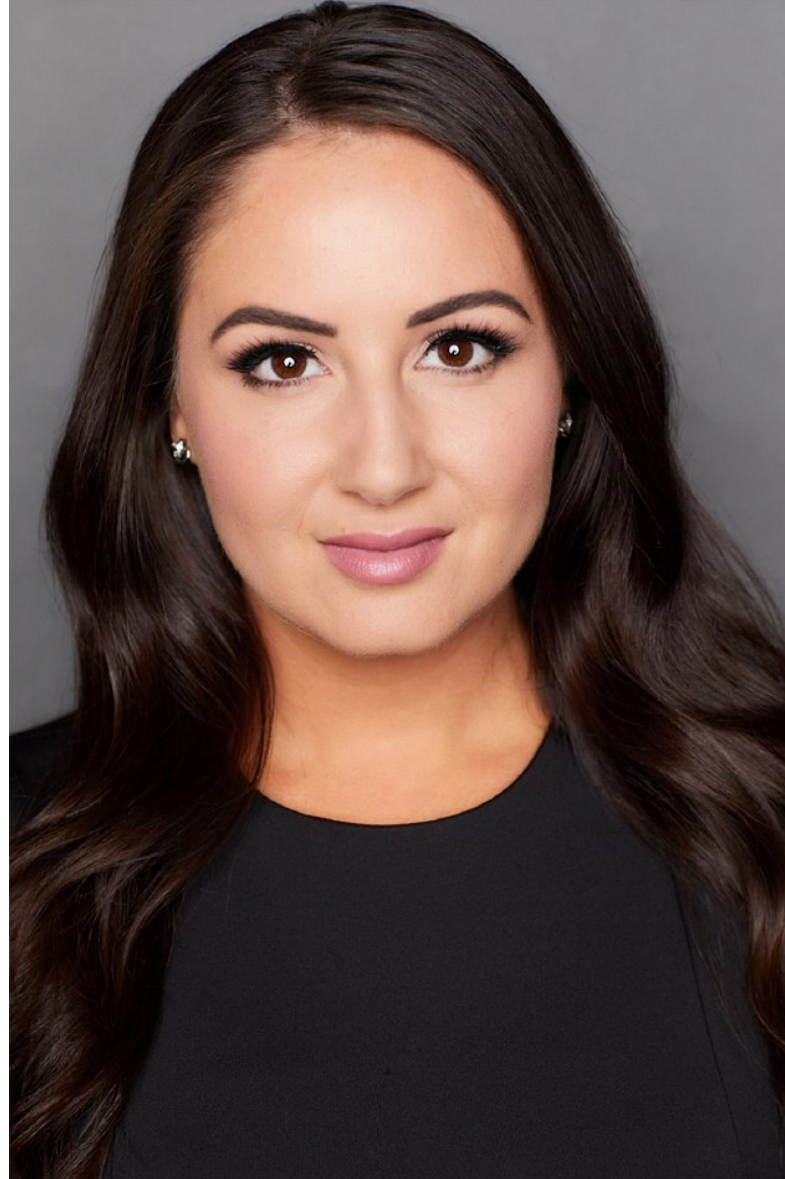

Johana Leal

height 5'3" bust 34" b waist 27" hips 29" dress 4 us shoe 6.5 us hair brown eyes brown

Johana Leal

height 5'3" bust 34" b waist 27" hips 29" dress 4 us shoe 6.5 us hair brown eyes brown