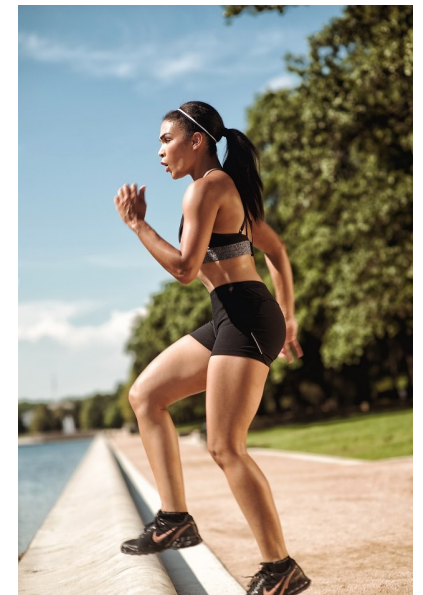

Gabrielle Reynolds

height 5'9" bust 36" b waist 29" hips 39" dress 6-8 us shoe 8.5 us
 hair brown eyes hazel

The
 Campbell
 Agency

The Campbell Agency. 12404 Park Central Drive, Suite 222S, Dallas, Texas 75251. P
 214-522-8991. F 214-522-8997.