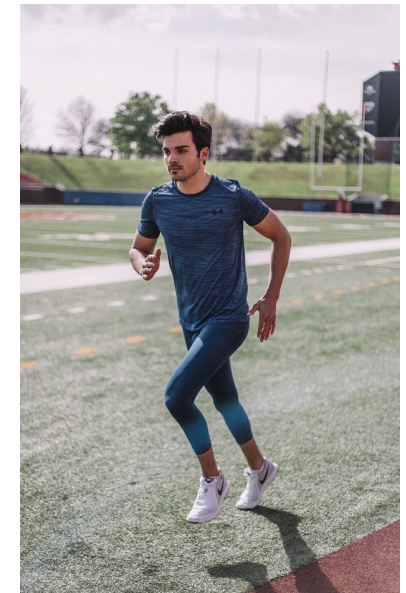

Cole Johnson

height 6'2" chest 40" waist 31" inseam 32" collar 16" sleeve 34"  
suit 40" suit length | shoe 11.5 us hair brown eyes hazel

The  
Campbell  
Agency

The Campbell Agency. 3838 Oak Lawn Avenue, Suite 900, Dallas, Texas 75219.  
P 214-522-8991. F 214-522-8997.