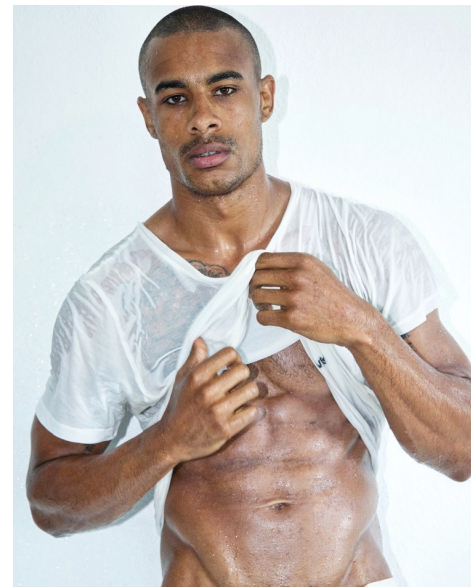

Justin Morgan

height 6'3" waist 32" inseam 34" collar 15.5" sleeve 37" suit 42" suit length | shoe 12 us hair black eyes brown

The Campbell Agency

The Campbell Agency. 3838 Oak Lawn Avenue, Suite 900, Dallas, Texas 75219.
P 214-522-8991. F 214-522-8997.