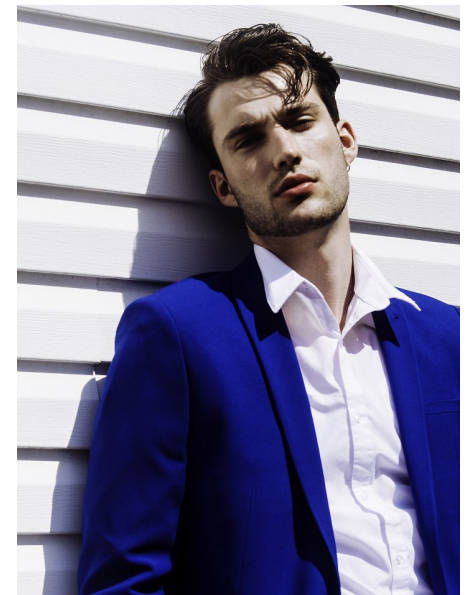

Sean Whitney

height 6'2" chest 38" waist 32" inseam 33" collar 15.5" sleeve 33"  
suit 38" suit length | shoe 11 us hair brown eyes blue

The  
Campbell  
Agency

The Campbell Agency. 3838 Oak Lawn Avenue, Suite 900, Dallas, Texas 75219.  
P 214-522-8991. F 214-522-8997.