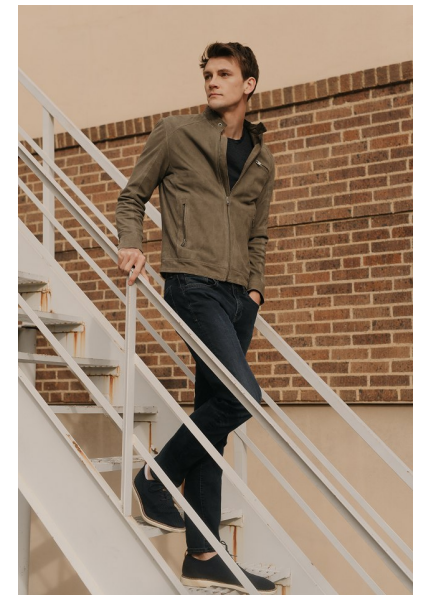

## Michael Vestal

height 6'1" waist 31" inseam 32" collar 15" sleeve 34" suit 39" suit  
length | shoe 12 us hair brown eyes green

The  
Campbell  
Agency

The Campbell Agency. 3838 Oak Lawn Avenue, Suite 900, Dallas, Texas 75219.  
P 214-522-8991. F 214-522-8997.