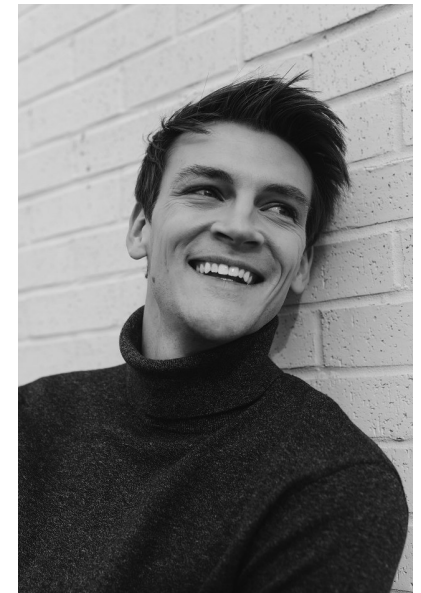

## Michael Vestal

height 6'1" waist 31" inseam 32" collar 15" sleeve 34" suit 39" suit  
length | shoe 12 us hair brown eyes green

The  
Campbell  
Agency

The Campbell Agency. 3838 Oak Lawn Avenue, Suite 900, Dallas, Texas 75219.  
P 214-522-8991. F 214-522-8997.