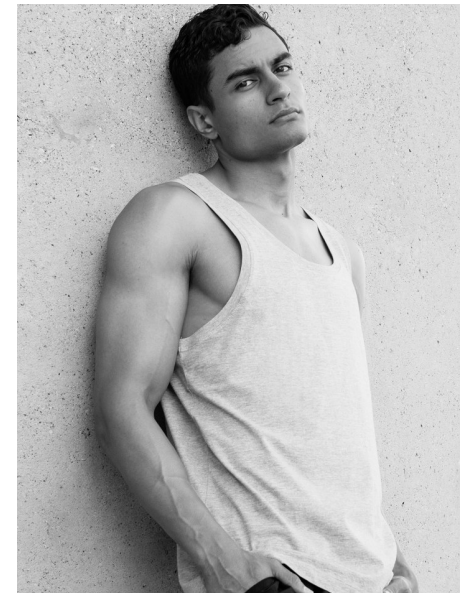

Abdul Rashid

height 6'1" waist 31" inseam 32" collar 15.5" sleeve 35" suit 38" suit  
length I shoe 11 us hair black eyes brown

The  
Campbell  
Agency

The Campbell Agency. 12404 Park Central Drive, Suite 222S, Dallas, Texas 75251.  
P 214-522-8991. F 214-522-8997.