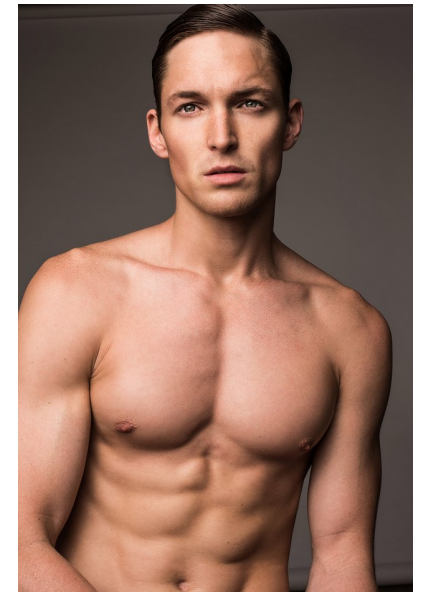

Dylan Maxwell

height 6'2" waist 31" inseam 32" collar 15.5" sleeve 35" suit 40" suit
length r shoe 11.5 us hair brown eyes hazel

The
Campbell
Agency

The Campbell Agency. 3838 Oak Lawn Avenue, Suite 900, Dallas, Texas 75219.
P 214-522-8991. F 214-522-8997.