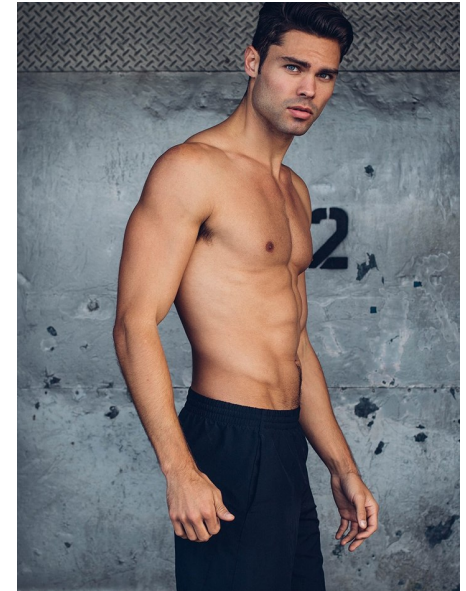

Justin Hughes

height 6'1.5" waist 31" inseam 32" collar 15.5" sleeve 35" suit 40"  
suit length r shoe 10.5 us hair brown eyes hazel

The  
Campbell  
Agency

The Campbell Agency. 12404 Park Central Drive, Suite 222S, Dallas, Texas  
75251. P 214-522-8991. F 214-522-8997.