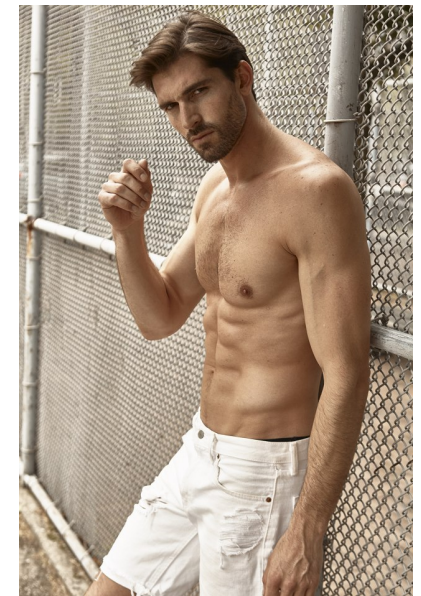

Luke Hogan

height 6'3" waist 32" inseam 33" collar 15.5" sleeve 36" suit 40" suit
length l shoe 12 us hair brown eyes brown

The
Campbell
Agency

The Campbell Agency. 12404 Park Central Drive, Suite 222S, Dallas, Texas 75251.
P 214-522-8991. F 214-522-8997.