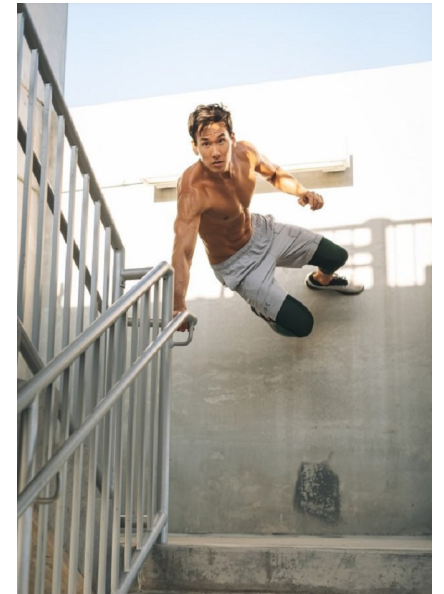

Matthew Oh

height 6'1.5" waist 32" inseam 33" collar 16" sleeve 35" suit 41" suit length I shoe 11.5 us hair brown eyes brown

The Campbell Agency. 12404 Park Central Drive, Suite 222S, Dallas, Texas 75251. P 214-522-8991. F 214-522-8997.