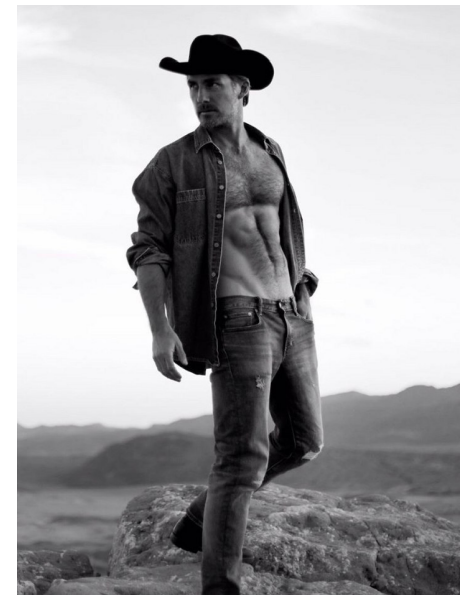

Ariel Howard

height 6'1" waist 32" inseam 33" collar 15.5" sleeve 33" suit 30" suit  
length r shoe 10 us hair salt and pepper eyes blue

The  
Campbell  
Agency

The Campbell Agency. 12404 Park Central Drive, Suite 222S, Dallas, Texas 75251.  
P 214-522-8991. F 214-522-8997.