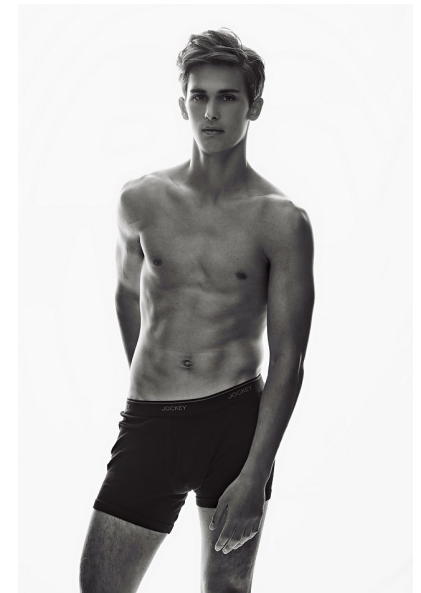

Ezra Richardson

height 6'0" waist 31" inseam 31" collar 14.5" sleeve 32" suit 36" suit
length | shoe 11 us hair brown eyes hazel

The
Campbell
Agency

The Campbell Agency. 3838 Oak Lawn Avenue, Suite 900, Dallas, Texas 75219.
P 214-522-8991. F 214-522-8997.