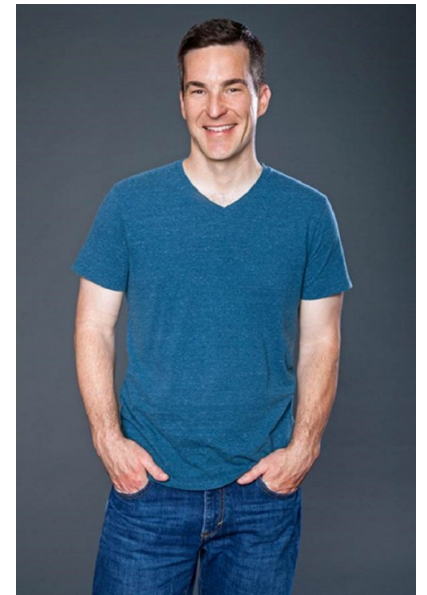

Brian Bentley

height 6'3" waist 34" inseam 32" collar 16.5" sleeve 34" suit 42" suit
length r shoe 11 us

The
Campbell
Agency

The Campbell Agency. 12404 Park Central Drive, Suite 222S, Dallas, Texas 75251.
P 214-522-8991. F 214-522-8997.