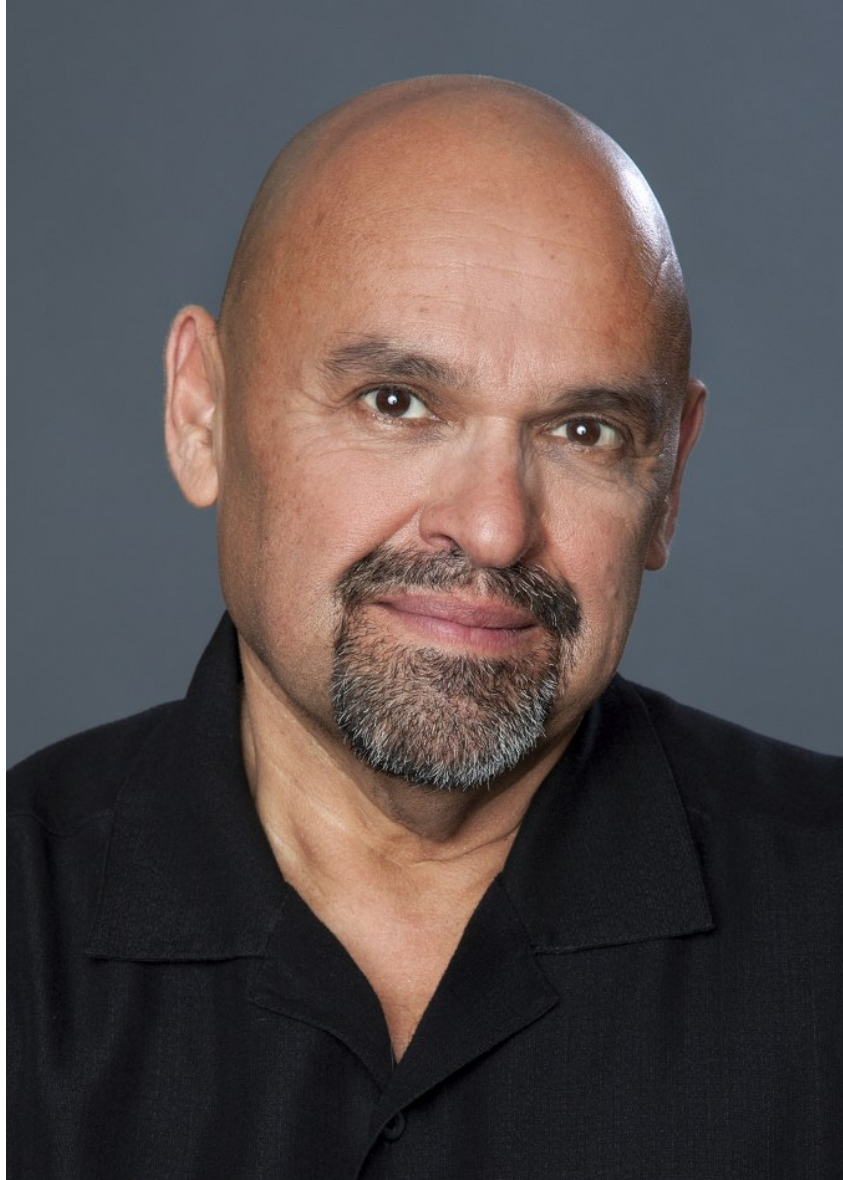

Carlos Guzman

height 5'8" waist 38" inseam 30" collar 17.5" sleeve 33" suit 38" suit length r shoe 8 us

Carlos Guzman

height 5'8" waist 38" inseam 30" collar 17.5" sleeve 33" suit 38" suit length r shoe 8 us