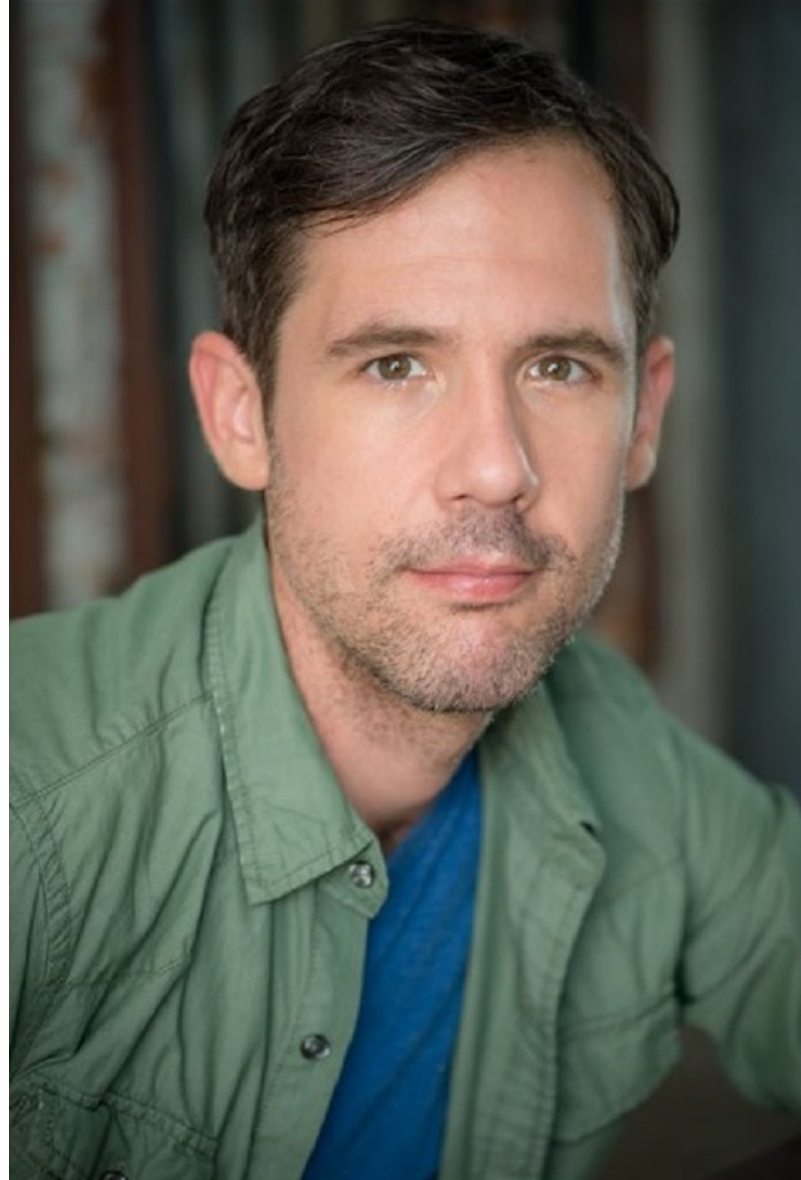

Chris Gardner

height 6'3" waist 31" inseam 32" suit 38" suit length I shoe 10.5 us

Chris Gardner

height 6'3" waist 31" inseam 32" suit 38" suit length I shoe 10.5 us