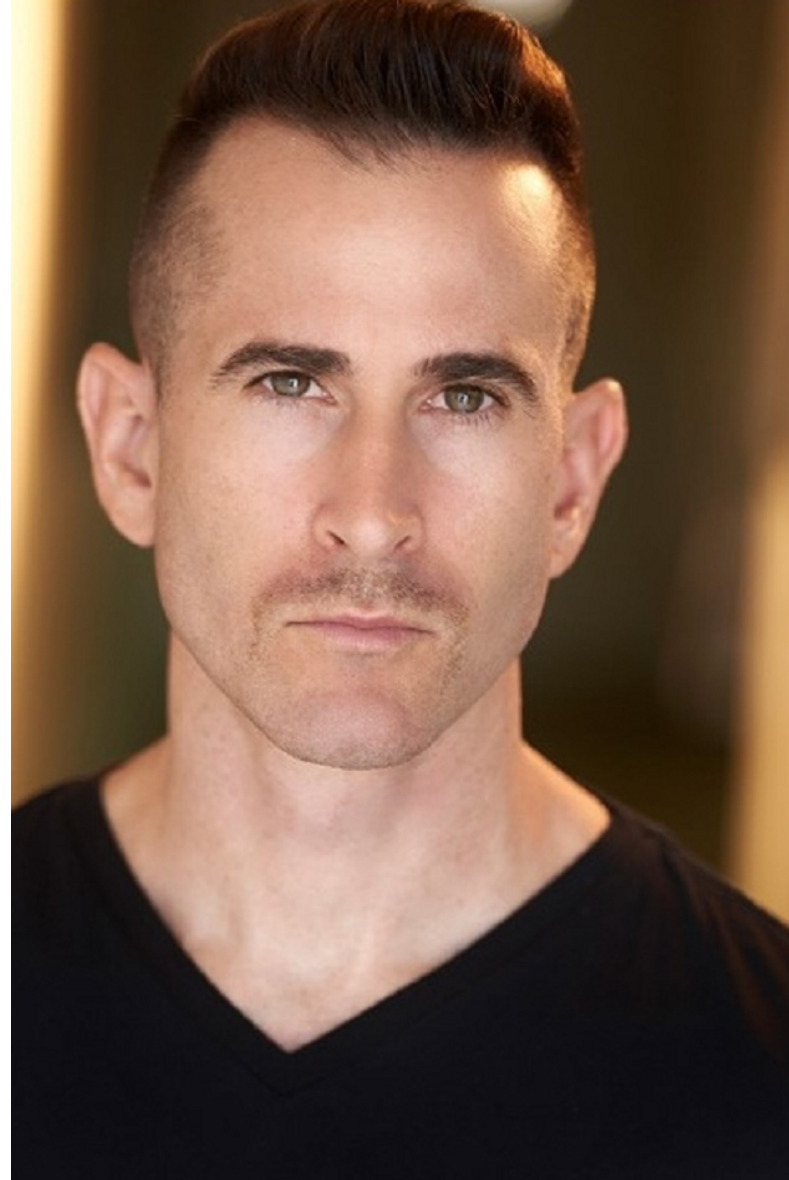

Juan Pablo Segundo

height 5'11" chest 40" waist 31" inseam 32" collar 15.5" sleeve 33" suit 40" suit length r shoe 9.5 us

Juan Pablo Segundo

height 5'11" chest 40" waist 31" inseam 32" collar 15.5" sleeve 33" suit 40" suit length r shoe 9.5 us