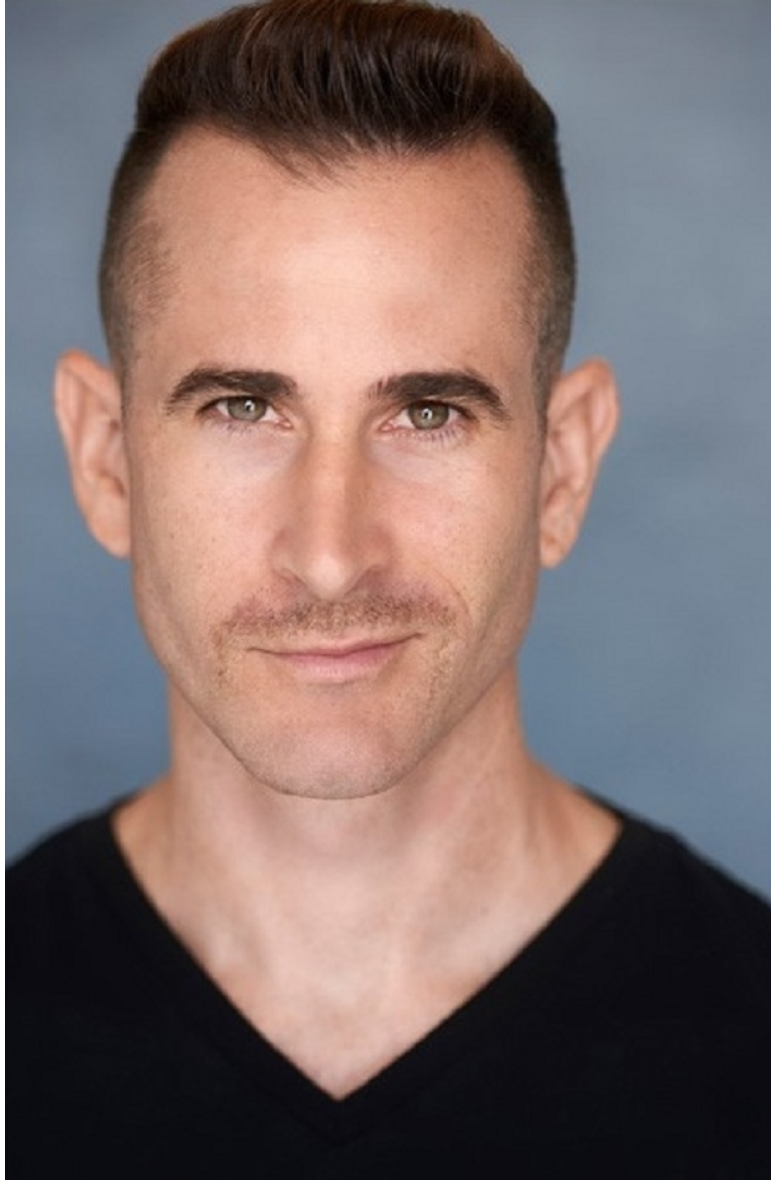

Juan Pablo Segundo

height 5'11" chest 40" waist 31" inseam 32" collar 15.5" sleeve 33" suit 40" suit length r shoe 9.5 us

Juan Pablo Segundo

height 5'11" chest 40" waist 31" inseam 32" collar 15.5" sleeve 33" suit 40" suit length r shoe 9.5 us