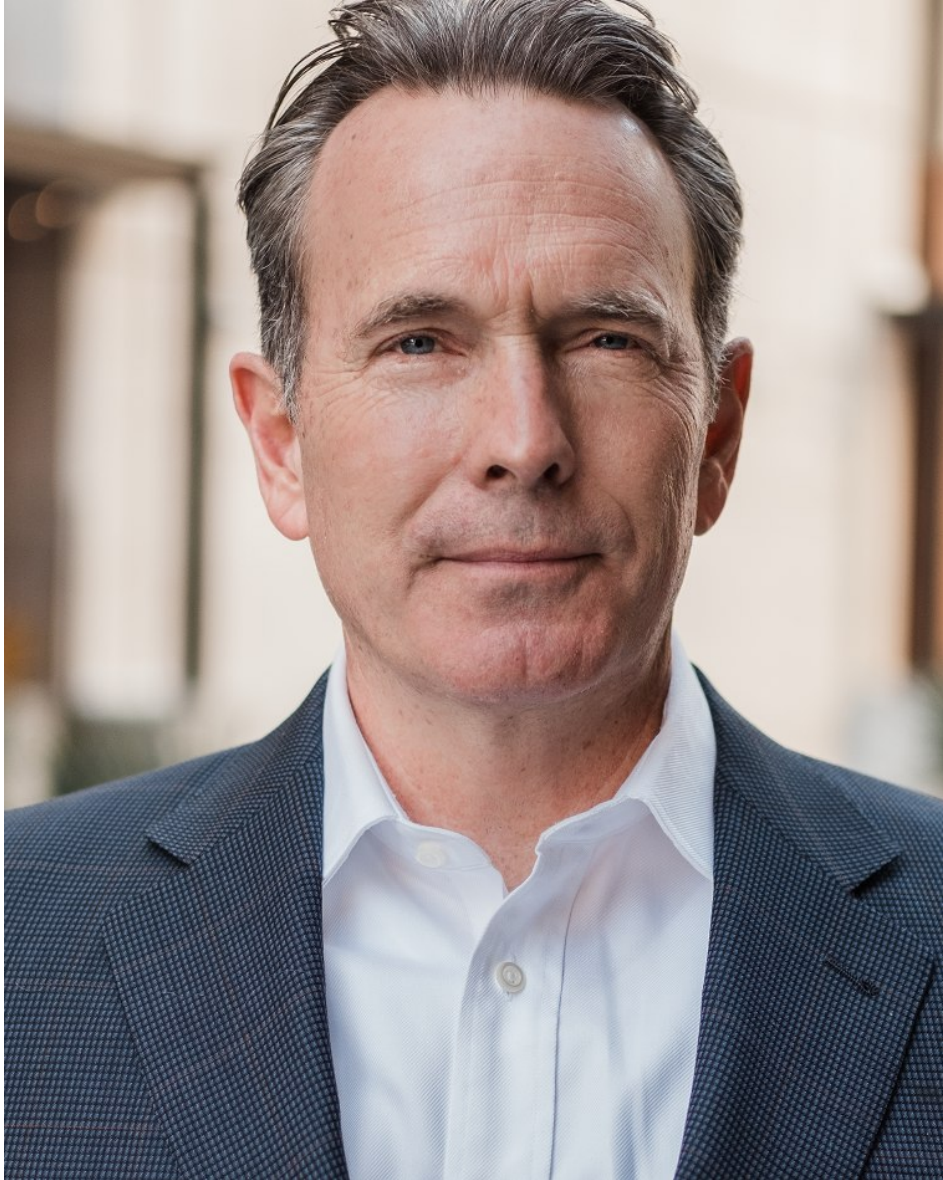

Todd Terry

height 5'9" chest 42" waist 35" inseam 30" collar 16.5" sleeve 33" suit 41" suit length r shoe 9 us

Todd Terry

height 5'9" chest 42" waist 35" inseam 30" collar 16.5" sleeve 33" suit 41" suit length r shoe 9 us