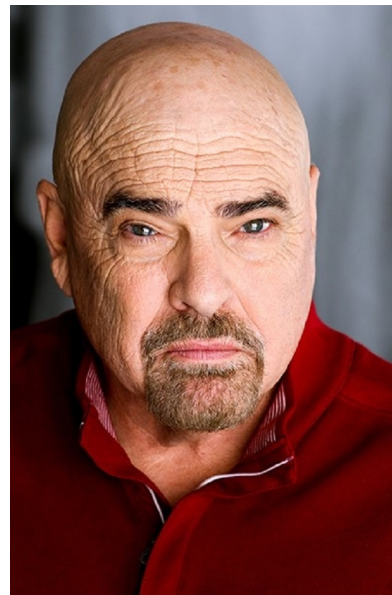

Bob Allen

height 6'2" waist 36" inseam 34" collar 18.5" sleeve 35" suit 46" suit length I shoe 13 us eyes hazel

The  
Campbell  
Agency

The Campbell Agency. 12404 Park Central Drive, Suite 222S, Dallas, Texas 75251.  
P 214-522-8991. F 214-522-8997.