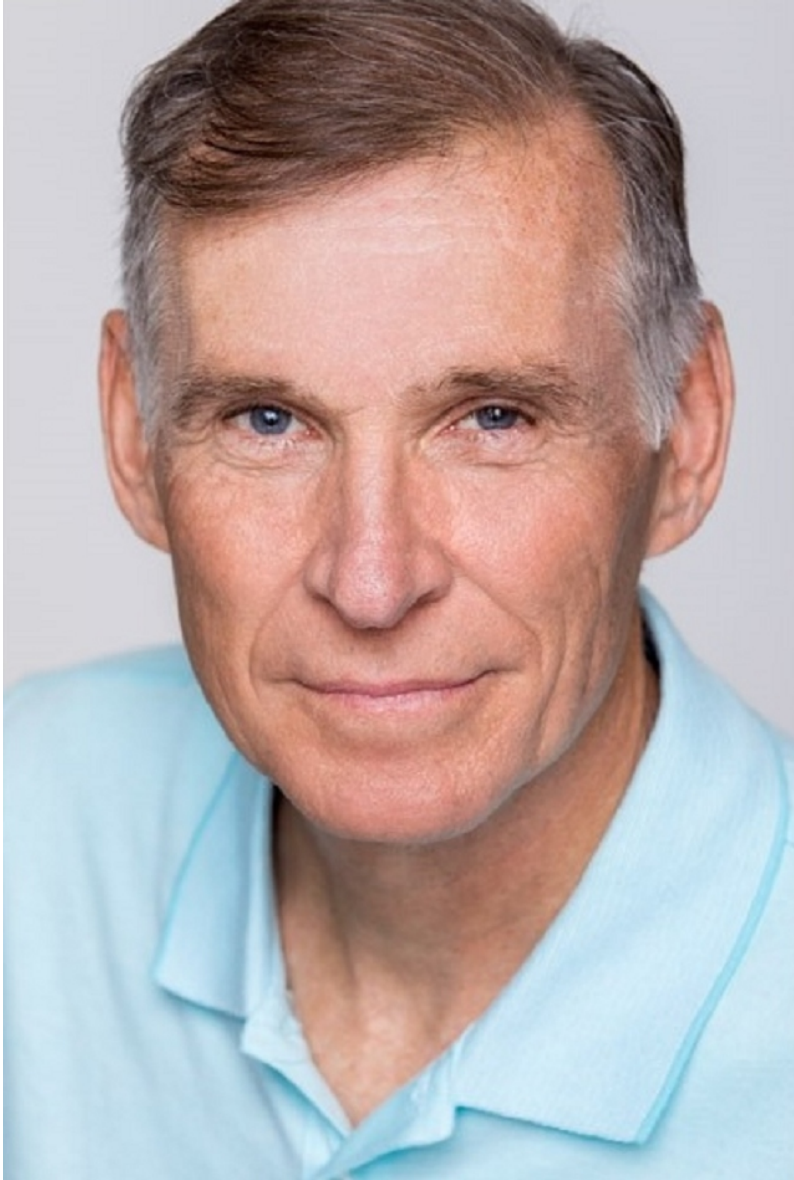

Doug Bailey

height 6'0" waist 34" inseam 32" collar 16" sleeve 34" shoe 12 us

Doug Bailey

height 6'0" waist 34" inseam 32" collar 16" sleeve 34" shoe 12 us