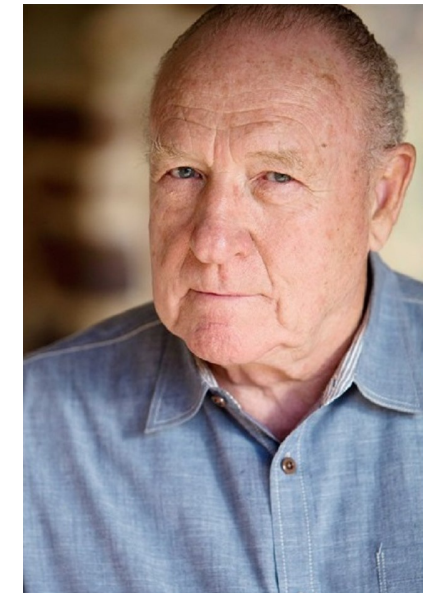

J.B. Edwards

height 6'1" waist 38" inseam 32" collar 17" sleeve 35" suit 44" suit length I shoe 12 us

The
Campbell
Agency

The Campbell Agency. 12404 Park Central Drive, Suite 222S, Dallas, Texas 75251.
P 214-522-8991. F 214-522-8997.