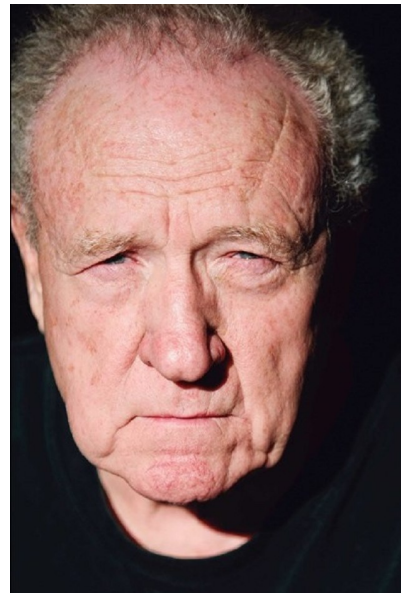

J.B. Edwards

height 6'1" waist 38" inseam 32" collar 17" sleeve 35" suit 44" suit length I shoe 12 us

The  
Campbell  
Agency

The Campbell Agency. 3838 Oak Lawn Avenue, Suite 900, Dallas, Texas 75219.  
P 214-522-8991. F 214-522-8997.