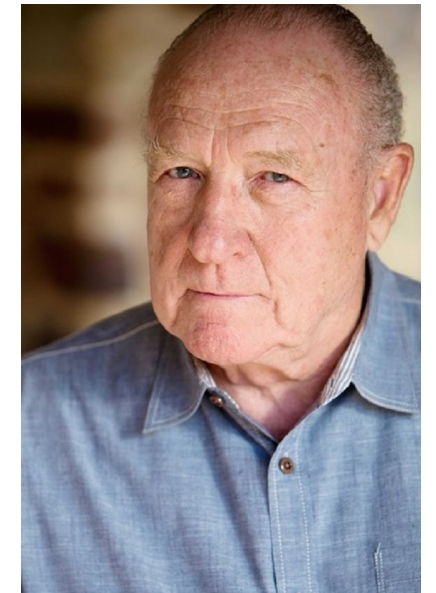

J.B. Edwards

height 6'1" waist 38" inseam 32" collar 17" sleeve 35" suit 44" suit length I shoe 12 us

The  
Campbell  
Agency

The Campbell Agency. 3838 Oak Lawn Avenue, Suite 900, Dallas, Texas 75219.  
P 214-522-8991. F 214-522-8997.