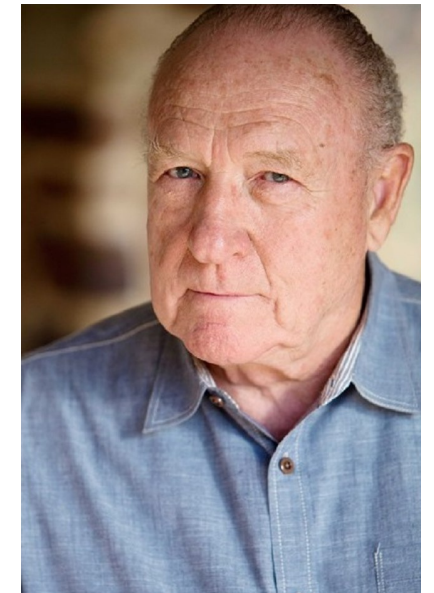

J.B. Edwards

height 6'1" waist 38" inseam 32" collar 17" sleeve 35" suit 44" suit length I shoe 12 us

The
Campbell
Agency

The Campbell Agency. 3838 Oak Lawn Avenue, Suite 900, Dallas, Texas 75219.
P 214-522-8991. F 214-522-8997.