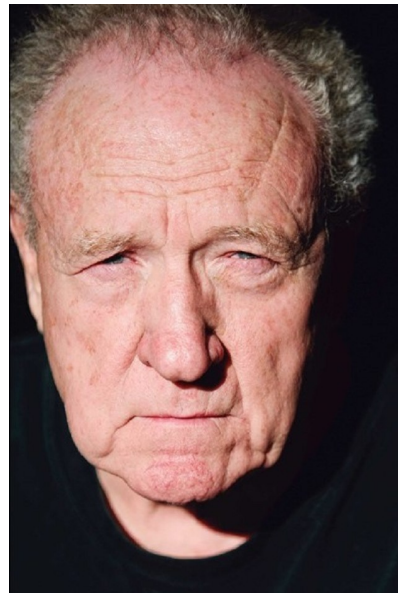

J.B. Edwards

height 6'1" waist 38" inseam 32" collar 17" sleeve 35" suit 44" suit length I shoe 12 us

The
Campbell
Agency

The Campbell Agency. 12404 Park Central Drive, Suite 222S, Dallas, Texas 75251.
P 214-522-8991. F 214-522-8997.