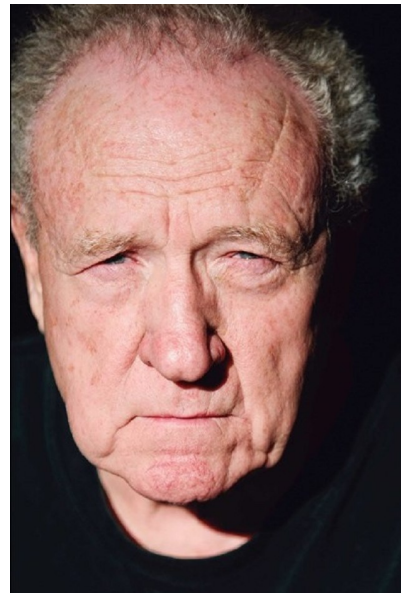

J.B. Edwards

height 6'1" waist 38" inseam 32" collar 17" sleeve 35" suit 44" suit length I shoe 12 us

The
Campbell
Agency

The Campbell Agency. 3838 Oak Lawn Avenue, Suite 900, Dallas, Texas 75219.
P 214-522-8991. F 214-522-8997.