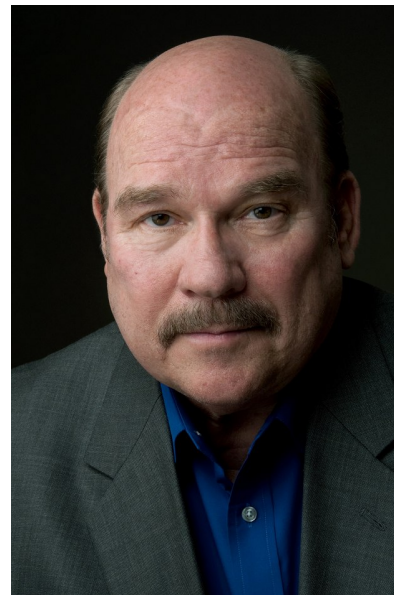

Jerry Cotton

height 5'11" waist 38" inseam 31" collar 17.5" shoe 10 us

The Campbell Agency. 12404 Park Central Drive, Suite 222S, Dallas, Texas 75251.
P 214-522-8991. F 214-522-8997.