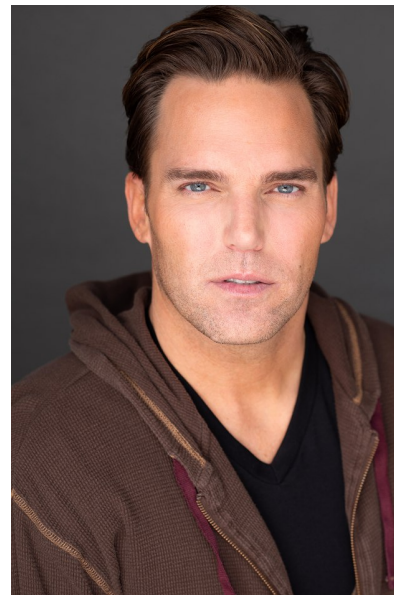

Brian Siegel

height 6'0" chest 40" waist 34" inseam 32" collar 17" sleeve 33"
suit 42" suit length r shoe 10.5 us

The
Campbell
Agency

The Campbell Agency. 12404 Park Central Drive, Suite 222S, Dallas, Texas 75251.
P 214-522-8991. F 214-522-8997.