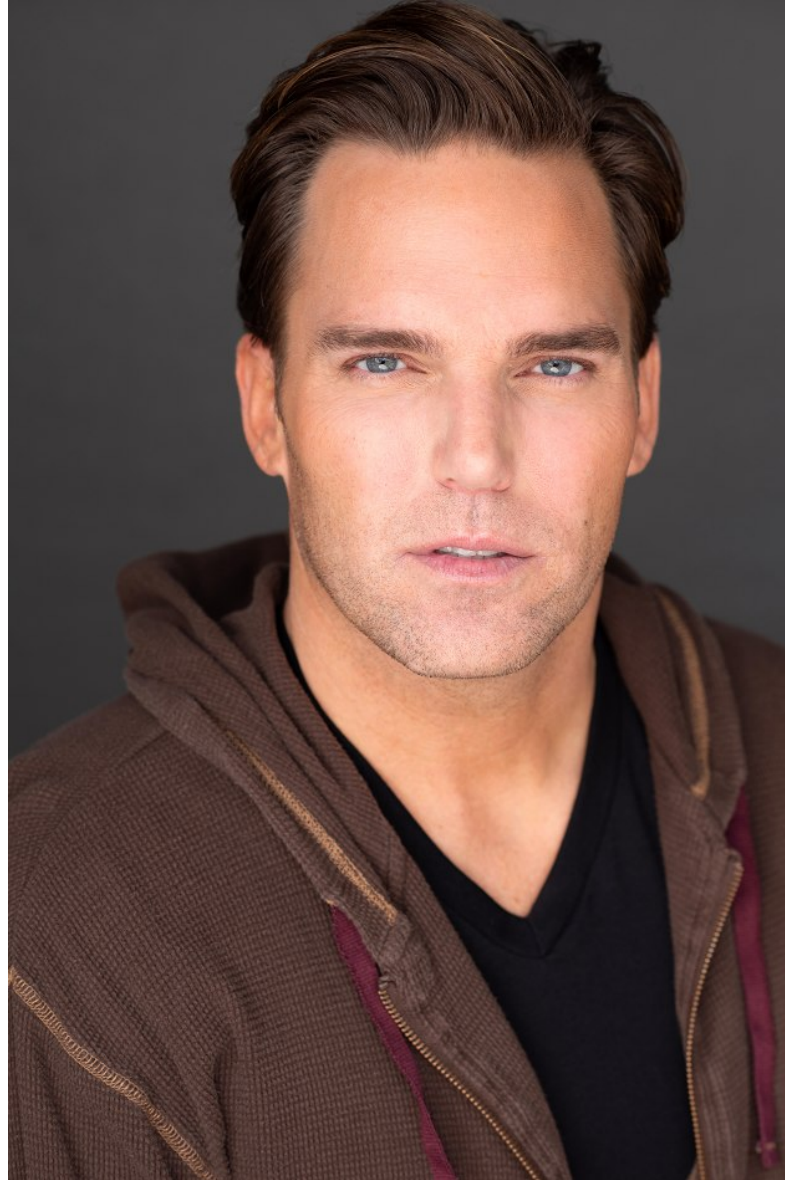

Brian Siegel

height 6'0" chest 40" waist 34" inseam 32" collar 17" sleeve 33" suit 42" suit length r shoe 10.5 us

Brian Siegel

height 6'0" chest 40" waist 34" inseam 32" collar 17" sleeve 33" suit 42" suit length r shoe 10.5 us