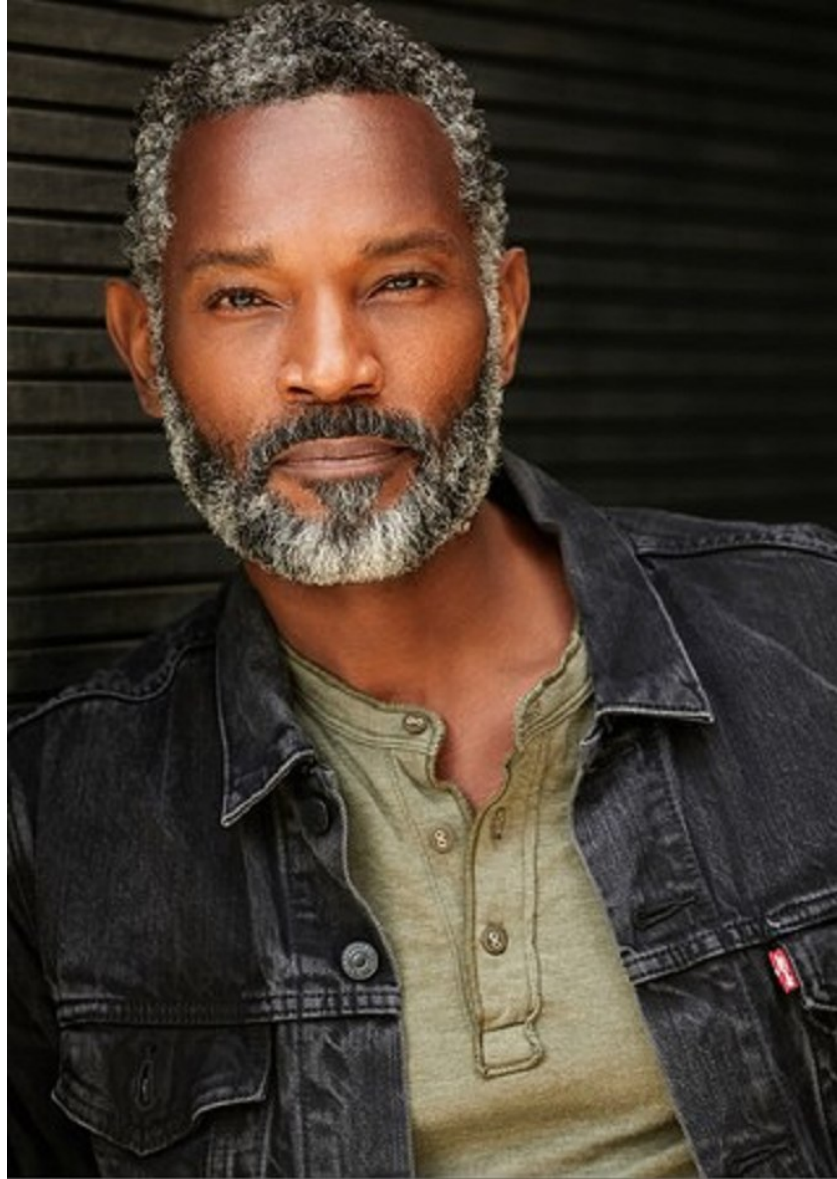

Quintin Mims

height 6'0" waist 32" inseam 32" collar 15.5" sleeve 34" suit 38" suit length r shoe 11 us hair salt and pepper eyes brown

Quintin Mims

height 6'0" waist 32" inseam 32" collar 15.5" sleeve 34" suit 38" suit length r shoe 11 us hair salt and pepper eyes brown