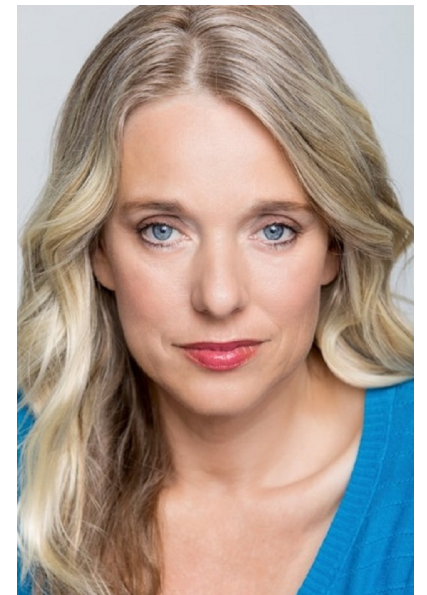

Mollie Milligan

height 5'8" waist 26" hips 39" dress 6 us shoe 9 us

The  
Campbell  
Agency

The Campbell Agency. 12404 Park Central Drive, Suite 222S, Dallas, Texas  
75251. P 214-522-8991. F 214-522-8997.