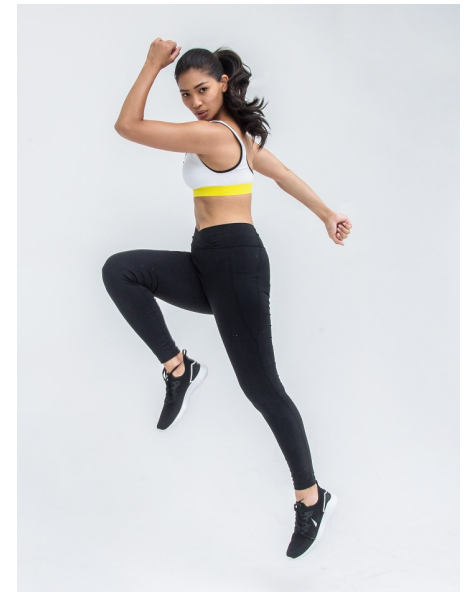

Julie Ann Luna

height 5'10" bust 36" b waist 29" hips 41" dress 8-10 us shoe 10 us  
hair brown eyes brown

The  
Campbell  
Agency

The Campbell Agency. 12404 Park Central Drive, Suite 222S, Dallas, Texas 75251.  
P 214-522-8991. F 214-522-8997.