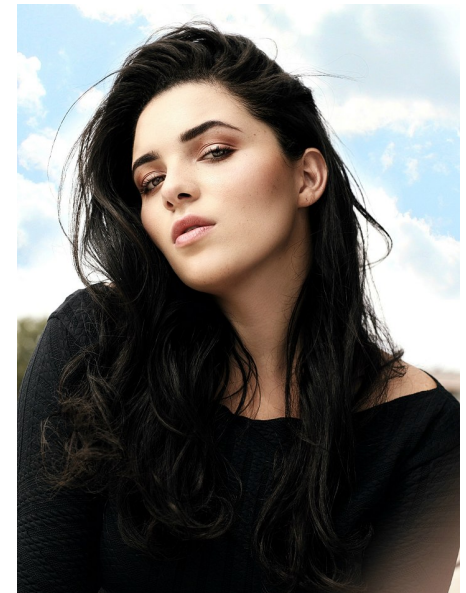

Lucy Candelario

height 5'10" bust 38" dd waist 33" hips 44" dress 14 us shoe 10 us
hair brown eyes brown

The
Campbell
Agency

The Campbell Agency. 3838 Oak Lawn Avenue, Suite 900, Dallas, Texas 75219.
P 214-522-8991. F 214-522-8997.