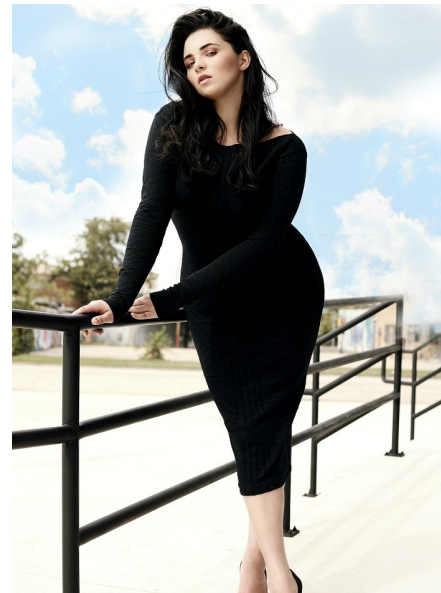

Lucy Candelario

height 5'10" bust 38" dd waist 33" hips 44" dress 14 us shoe 10 us
hair brown eyes brown

The
Campbell
Agency

The Campbell Agency. 3838 Oak Lawn Avenue, Suite 900, Dallas, Texas 75219.
P 214-522-8991. F 214-522-8997.